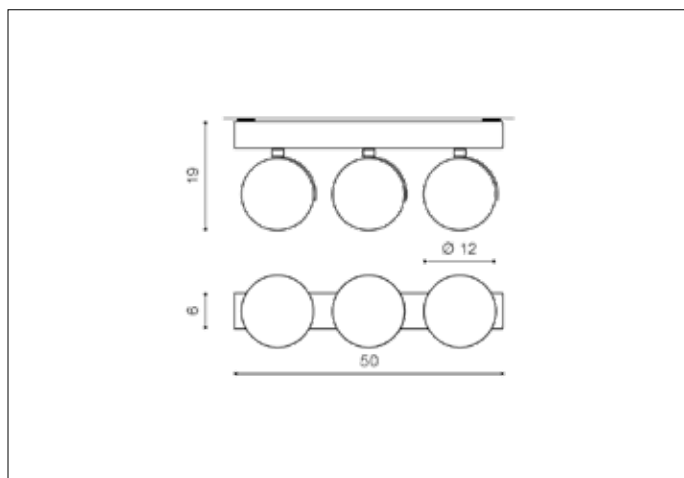

AZzardo[®]
LIGHTING

JERRY 3 12V CHROM
AZ1750, EAN 5901238417507

Dimensions height / width / length [cm] Product Specifications

Product	19 x 50 x 6
Mounting inlet:	N/A x N/A x N/A
Ceiling base:	4,5 x 50 x 6
Shades	N/A x 12 x N/A

Line	TECHNICAL
Type	Exposed Downlight
Type of track	N/A
Colour	Chrome
Material	Aluminium
Light source	3
Type of socket	QR111
Lumens	N/A
Kelvins	N/A
Beam angle	N/A
Dimmable	N/A
CCT	N/A
RGB	N/A
RA	N/A
App remote control	N/A
Remote control	N/A
Voltage	12V
Power	max LED 50W
Switch location	N/A
Protection class	IP20
Tilt	180°
Rotation	360°

Shipping info height / width / length [cm]

BOX 1:	19,5 x 51,5 x 8,5
BOX 2:	N/A x N/A x N/A
BOX 3:	N/A x N/A x N/A
Net weight [kg]	1,4
Gross weight [kg]	1,55

Energy efficiency

N/A

Azzardo Sp. z o.o.
ul. Strzeszyńska 33 60-479 Poznań,
NIP: 929-185-75-07