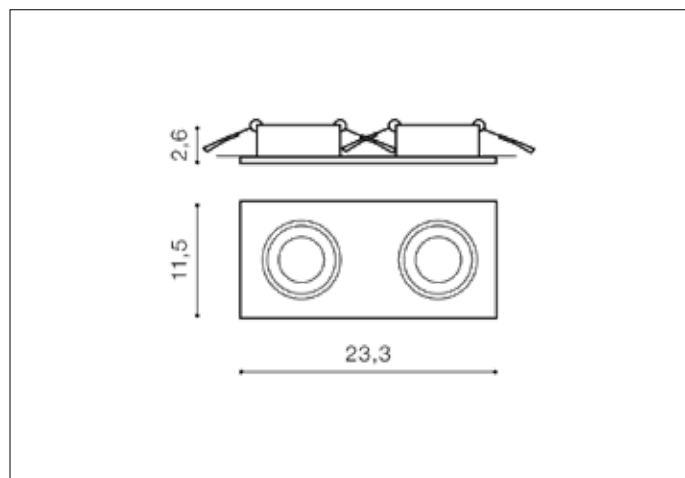

AZzardo[®]
LIGHTING

HUGO 2 DOWNLIGHT WHITE
AZ1739, EAN 5901238417392

Dimensions height / width / length [cm] Product Specifications

| | |
|-----------------|-------------------|
| Product | 2,6 x 23,3 x 11,5 |
| Mounting inlet: | 2,3 x 22,5 x 10,5 |
| Ceiling base: | N/A x N/A x N/A |
| Shades | N/A x N/A x N/A |

| | |
|--------------------|-------------|
| Line | TECHNICAL |
| Type | Downlight |
| Type of track | N/A |
| Colour | White |
| Material | Aluminium |
| Light source | 2 |
| Type of socket | GU10 |
| Lumens | N/A |
| Kelvins | N/A |
| Beam angle | N/A |
| Dimmable | N/A |
| CCT | N/A |
| RGB | N/A |
| RA | N/A |
| App remote control | N/A |
| Remote control | N/A |
| Voltage | 230V |
| Power | max LED 50W |
| Switch location | N/A |
| Protection class | IP20 |
| Tilt | N/A |
| Rotation | N/A |

Shipping info height / width / length [cm]

| | |
|-------------------|-----------------|
| BOX 1: | 5 x 25 x 12 |
| BOX 2: | N/A x N/A x N/A |
| BOX 3: | N/A x N/A x N/A |
| Net weight [kg] | 0,2 |
| Gross weight [kg] | 0,26 |