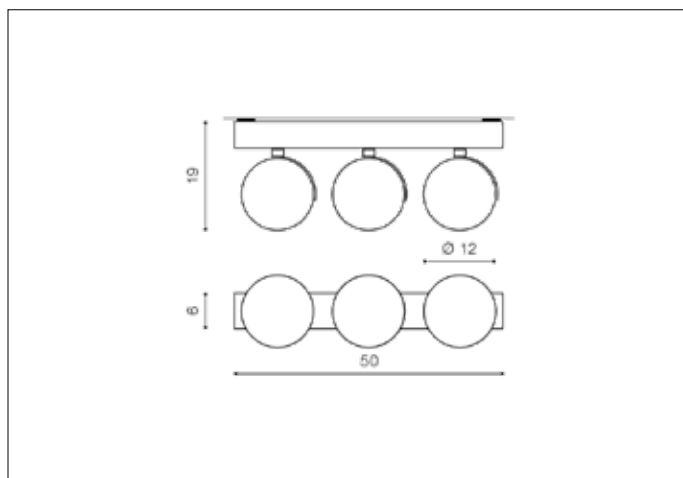

AZzardo[®]
LIGHTING

JERRY 3 12V BLACK
AZ1724, EAN 5901238417248

Dimensions height / width / length [cm] Product Specifications

Product	19 x 50 x 6
Mounting inlet:	N/A x N/A x N/A
Ceiling base:	4,5 x 50 x 6
Shades	N/A x 12 x N/A

Line	TECHNICAL
Type	Exposed Downlight
Type of track	N/A
Colour	Black
Material	Aluminium
Light source	3
Type of socket	QR111
Lumens	N/A
Kelvins	N/A
Beam angle	N/A
Dimmable	N/A
CCT	N/A
RGB	N/A
RA	N/A
App remote control	N/A
Remote control	N/A
Voltage	12V
Power	max LED 50W
Switch location	N/A
Protection class	IP20
Tilt	180°
Rotation	360°

Shipping info height / width / length [cm]

BOX 1:	19,5 x 51,5 x 8,5
BOX 2:	N/A x N/A x N/A
BOX 3:	N/A x N/A x N/A
Net weight [kg]	1,4
Gross weight [kg]	1,55

Energy efficiency

Azzardo Sp. z o.o.
ul. Strzeszyńska 33 60-479 Poznań,
NIP: 929-185-75-07