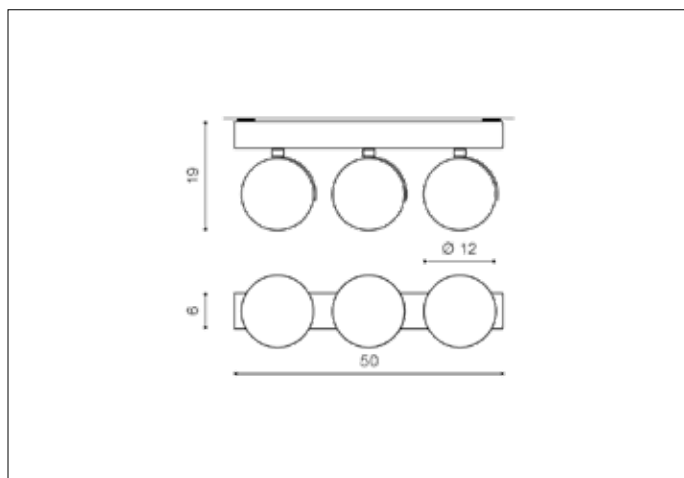

AZzardo[®]
LIGHTING

JERRY 3 12V WHITE
AZ1723, EAN 5901238417231

Dimensions height / width / length [cm] Product Specifications

Product	19 x 50 x 6
Mounting inlet:	N/A x N/A x N/A
Ceiling base:	4,5 x 50 x 6
Shades	N/A x 12 x N/A

Line	TECHNICAL
Type	Exposed Downlight
Type of track	N/A
Colour	White
Material	Aluminium
Light source	3
Type of socket	QR111
Lumens	N/A
Kelvins	N/A
Beam angle	N/A
Dimmable	N/A
CCT	N/A
RGB	N/A
RA	N/A
App remote control	N/A
Remote control	N/A
Voltage	12V
Power	max LED 50W
Switch location	N/A
Protection class	IP20
Tilt	180°
Rotation	360°

Shipping info height / width / length [cm]

BOX 1:	19,5 x 51,5 x 8,5
BOX 2:	N/A x N/A x N/A
BOX 3:	N/A x N/A x N/A
Net weight [kg]	1,4
Gross weight [kg]	1,55

Energy efficiency

Azzardo Sp. z o.o.
ul. Strzeszyńska 33 60-479 Poznań,
NIP: 929-185-75-07