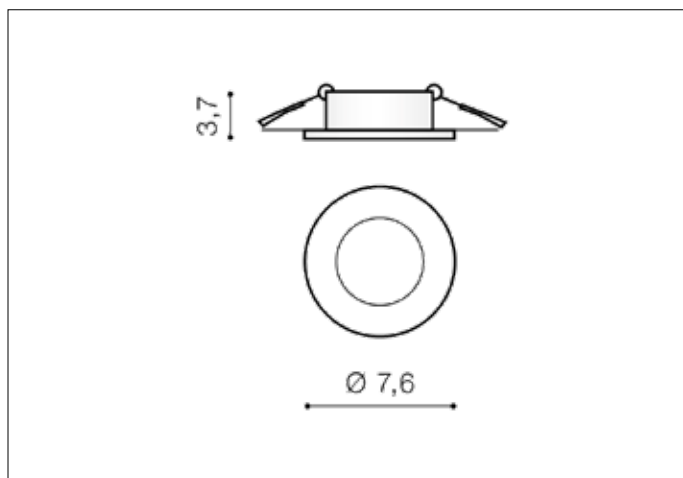

AZzardo[®]
LIGHTING

IVO BLACK
AZ1716, EAN 5901238417163

Dimensions height / width / length [cm] Product Specifications

Product	3,7 x 7,6 x N/A
Mounting inlet:	3,4 x 6,4 x N/A
Ceiling base:	N/A x N/A x N/A
Shades	N/A x N/A x N/A

Line	TECHNICAL
Type	Downlight
Type of track	N/A
Colour	Black
Material	Aluminium
Light source	1
Type of socket	GU10
Lumens	N/A
Kelvins	N/A
Beam angle	N/A
Dimmable	N/A
CCT	N/A
RGB	N/A
RA	N/A
App remote control	N/A
Remote control	N/A
Voltage	230V
Power	max LED 50W
Switch location	N/A
Protection class	IP20
Tilt	N/A
Rotation	N/A

Shipping info height / width / length [cm]

BOX 1:	8,5 x 8,5 x 5,5
BOX 2:	N/A x N/A x N/A
BOX 3:	N/A x N/A x N/A
Net weight [kg]	0,09
Gross weight [kg]	0,1

Energy efficiency

N/A

Azzardo Sp. z o.o.
ul. Strzeszyńska 33 60-479 Poznań,
NIP: 929-185-75-07