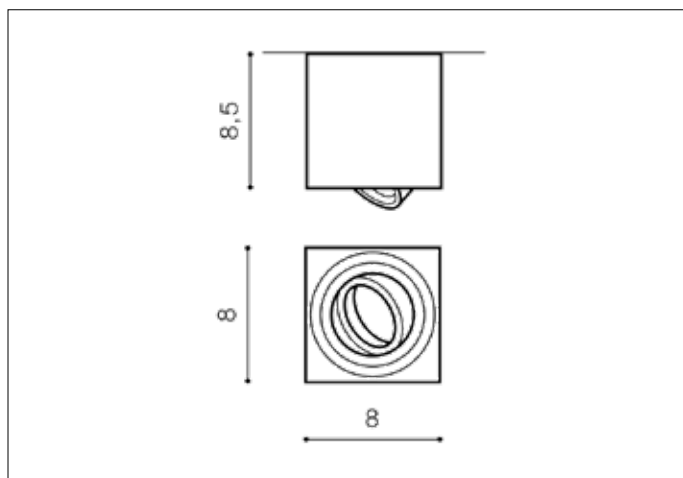

AZzardo[®]
LIGHTING

MINI ELOY WHITE
AZ1713, EAN 5901238417132

Dimensions height / width / length [cm] Product Specifications

Product	8,5 x 8 x 8
Mounting inlet:	N/A x N/A x N/A
Ceiling base:	N/A x N/A x N/A
Shades	N/A x N/A x N/A

Line	TECHNICAL
Type	Exposed Downlight
Type of track	N/A
Colour	White
Material	Aluminium
Light source	1
Type of socket	GU10
Lumens	N/A
Kelvins	N/A
Beam angle	N/A
Dimmable	N/A
CCT	N/A
RGB	N/A
RA	N/A
App remote control	N/A
Remote control	N/A
Voltage	230V
Power	max LED 50W
Switch location	N/A
Protection class	IP20
Tilt	45°
Rotation	N/A

Shipping info height / width / length [cm]

BOX 1:	10,5 x 8,5 x 8,5
BOX 2:	N/A x N/A x N/A
BOX 3:	N/A x N/A x N/A
Net weight [kg]	0,35
Gross weight [kg]	0,4

Energy efficiency

N/A

Azzardo Sp. z o.o.
ul. Strzeszyńska 33 60-479 Poznań,
NIP: 929-185-75-07