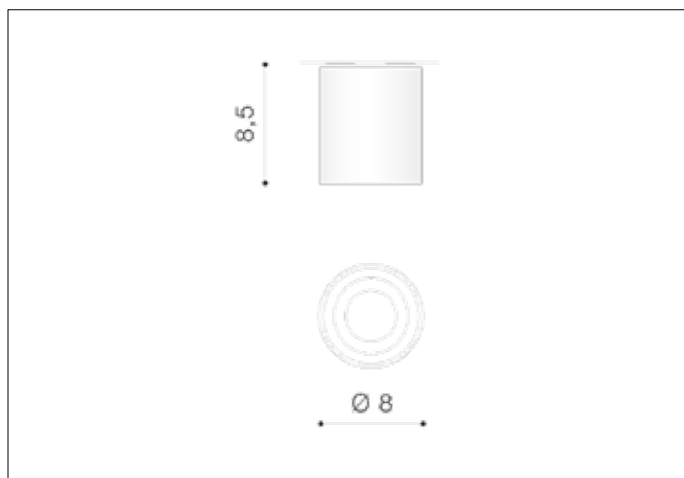

AZzardo[®]
LIGHTING

MINI BROSS BLACK
AZ1710, EAN 5901238417101

Dimensions height / width / length [cm] Product Specifications

Product	8,5 x 8 x N/A
Mounting inlet:	N/A x N/A x N/A
Ceiling base:	N/A x N/A x N/A
Shades	N/A x N/A x N/A

Line	TECHNICAL
Type	Exposed Downlight
Type of track	N/A
Colour	Black
Material	Aluminium
Light source	1
Type of socket	GU10
Lumens	N/A
Kelvins	N/A
Beam angle	N/A
Dimmable	N/A
CCT	N/A
RGB	N/A
RA	N/A
App remote control	N/A
Remote control	N/A
Voltage	230V
Power	max LED 50W
Switch location	N/A
Protection class	IP20
Tilt	45°
Rotation	N/A

Shipping info height / width / length [cm]

BOX 1:	10,5 x 9,5 x 9,5
BOX 2:	N/A x N/A x N/A
BOX 3:	N/A x N/A x N/A
Net weight [kg]	0,25
Gross weight [kg]	0,3

Energy efficiency

N/A

Azzardo Sp. z o.o.
ul. Strzeszyńska 33 60-479 Poznań,
NIP: 929-185-75-07