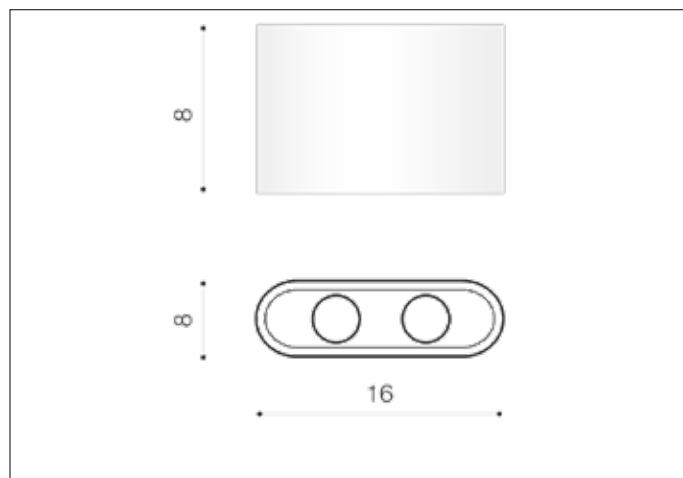

**AZzardo**<sup>®</sup>  
 LIGHTING

VEGA WHITE

AZ1708, EAN 5901238417088

**Dimensions** height / width / length [cm] **Product Specifications**

Product	8 x 16 x 8
Mounting inlet:	N/A x N/A x N/A
Ceiling base:	N/A x N/A x N/A
Shades	N/A x N/A x N/A

Line	TECHNICAL
Type	Wall
Type of track	N/A
Colour	White
Material	Metal
Light source	1
Type of socket	G9
Lumens	N/A
Kelvins	N/A
Beam angle	N/A
Dimmable	N/A
CCT	N/A
RGB	N/A
RA	N/A
App remote control	N/A
Remote control	N/A
Voltage	230V
Power	max LED 40W
Switch location	N/A
Protection class	IP20
Tilt	N/A
Rotation	N/A

**Shipping info** height / width / length [cm]

BOX 1:	8,5 x 16,5 x 8,5
BOX 2:	N/A x N/A x N/A
BOX 3:	N/A x N/A x N/A
Net weight [kg]	0,5
Gross weight [kg]	0,55

**Energy efficiency**

N/A

 Azzardo Sp. z o.o.  
 ul. Strzeszyńska 33 60-479 Poznań,  
 NIP: 929-185-75-07