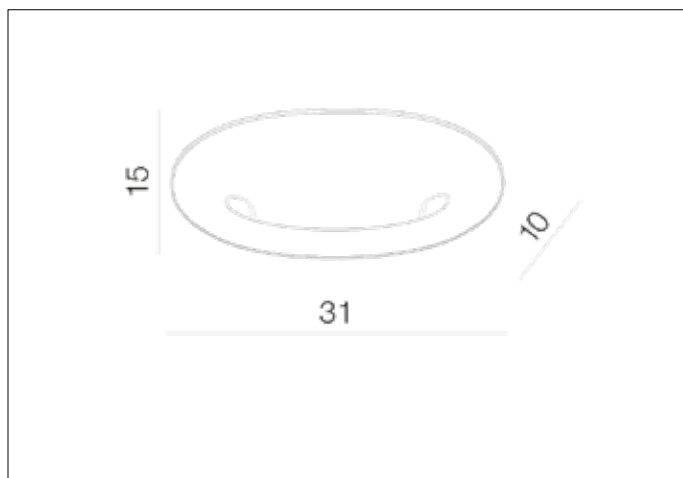

AZzardo[®]
LIGHTING

LARGO

AZ1701, EAN 5901238417019

Dimensions height / width / length [cm] Product Specifications

Product	15 x 31 x 10
Mounting inlet:	N/A x N/A x N/A
Ceiling base:	N/A x N/A x N/A
Shades	N/A x N/A x N/A

Line	DECORATIVE
Type	Wall
Type of track	N/A
Colour	White
Material	Aluminium
Light source	1
Type of socket	LED INTEGRATED
Lumens	720
Kelvins	3000
Beam angle	N/A
Dimmable	N/A
CCT	N/A
RGB	N/A
RA	N/A
App remote control	N/A
Remote control	N/A
Voltage	230V
Power	12W
Switch location	N/A
Protection class	IP20
Tilt	N/A
Rotation	N/A

Shipping info height / width / length [cm]

BOX 1:	16 x 37 x 22
BOX 2:	N/A x N/A x N/A
BOX 3:	N/A x N/A x N/A
Net weight [kg]	1,5
Gross weight [kg]	1,7

Energy efficiency

Azzardo Sp. z o.o.
ul. Strzeszyńska 33 60-479 Poznań,
NIP: 929-185-75-07