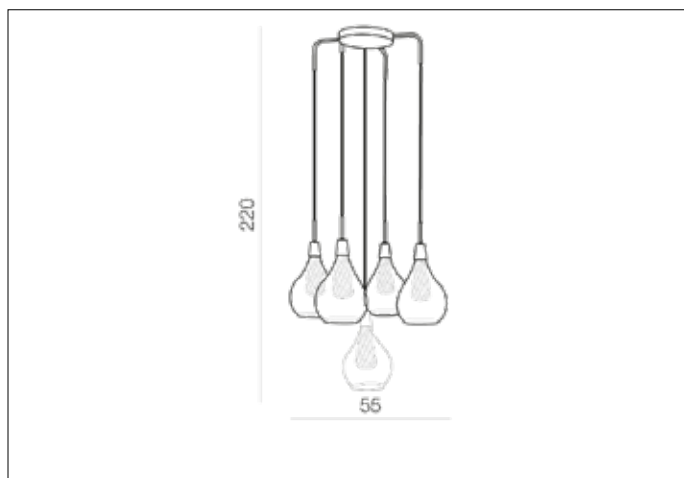

AZzardo[®]
LIGHTING

ELEKTRA 5
AZ1690, EAN 5901238416906

Dimensions height / width / length [cm] Product Specifications

Product	220 x 55 x N/A
Mounting inlet:	N/A x N/A x N/A
Ceiling base:	12 ~ 3 x 38 x N/A
Shades	21 x 16 x N/A

Line	DECORATIVE
Type	Pendant
Type of track	N/A
Colour	Clear / Copper
Material	Glass / Aluminium
Light source	5
Type of socket	G9
Lumens	N/A
Kelvins	N/A
Beam angle	N/A
Dimmable	N/A
CCT	N/A
RGB	N/A
RA	N/A
App remote control	N/A
Remote control	N/A
Voltage	230V
Power	max LED 40W
Switch location	N/A
Protection class	IP20
Tilt	N/A
Rotation	N/A

Shipping info height / width / length [cm]

BOX 1:	44 x 52 x 52
BOX 2:	N/A x N/A x N/A
BOX 3:	N/A x N/A x N/A
Net weight [kg]	4
Gross weight [kg]	4,5

Energy efficiency

N/A

Azzardo Sp. z o.o.
ul. Strzeszyńska 33 60-479 Poznań,
NIP: 929-185-75-07