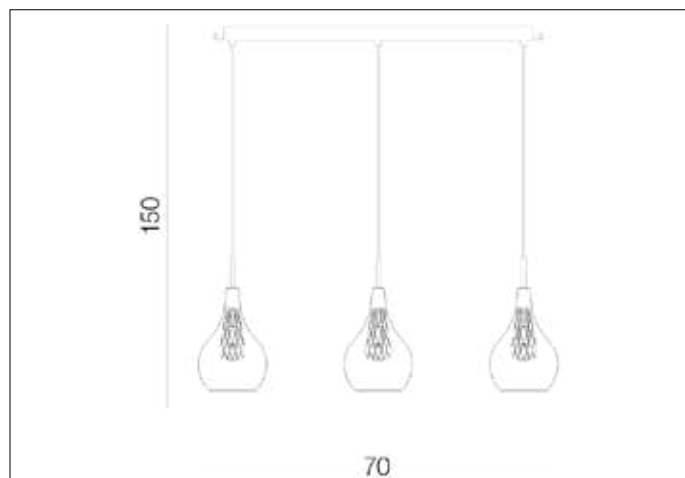

AZzardo[®]
 LIGHTING

 ELEKTRA 3 LINE
 AZ1689, EAN 5901238416890

Dimensions height / width / length [cm] **Product Specifications**

Product	150 x 70 x 16
Mounting inlet:	N/A x N/A x N/A
Ceiling base:	2,5 x 63 x 9
Shades	21 x 16 x N/A

Line	DECORATIVE
Type	Pendant
Type of track	N/A
Colour	Clear / Copper
Material	Glass / Aluminium
Light source	3
Type of socket	G9
Lumens	N/A
Kelvins	N/A
Beam angle	N/A
Dimmable	N/A
CCT	N/A
RGB	N/A
RA	N/A
App remote control	N/A
Remote control	N/A
Voltage	230V
Power	max LED 40W
Switch location	N/A
Protection class	IP20
Tilt	N/A
Rotation	N/A

Shipping info height / width / length [cm]

BOX 1:	36 x 25 x 70
BOX 2:	N/A x N/A x N/A
BOX 3:	N/A x N/A x N/A
Net weight [kg]	2,7
Gross weight [kg]	3

Energy efficiency

N/A

 Azzardo Sp. z o.o.
 ul. Strzeszyńska 33 60-479 Poznań,
 NIP: 929-185-75-07