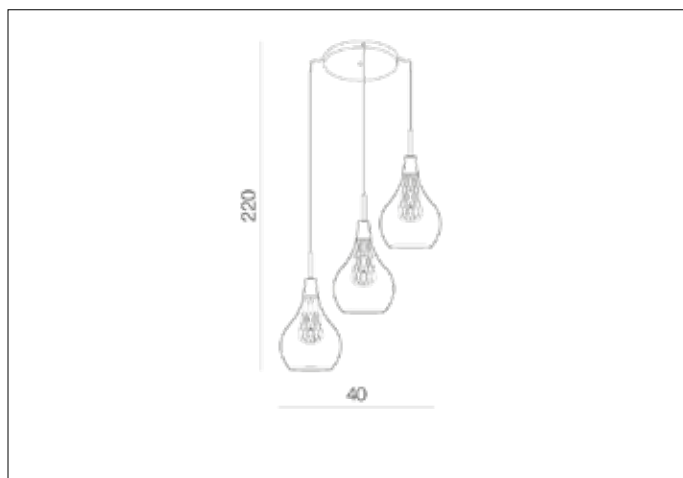

## Dimensions height / width / length [cm] Product Specifications

Product	220 x 40 x N/A
Mounting inlet:	N/A x N/A x N/A
Ceiling base:	3 x 12 x N/A
Shades	21 x 16 x N/A

Line	DECORATIVE
Type	Pendant
Type of track	N/A
Colour	Clear / Copper
Material	Glass / Aluminium
Light source	3
Type of socket	G9
Lumens	N/A
Kelvins	N/A
Beam angle	N/A
Dimmable	N/A
CCT	N/A
RGB	N/A
RA	N/A
App remote control	N/A
Remote control	N/A
Voltage	230V
Power	max LED 40W
Switch location	N/A
Protection class	IP20
Tilt	N/A
Rotation	N/A

## Shipping info height / width / length [cm]

BOX 1:	38 x 43 x 42
BOX 2:	N/A x N/A x N/A
BOX 3:	N/A x N/A x N/A
Net weight [kg]	2,6
Gross weight [kg]	2,9