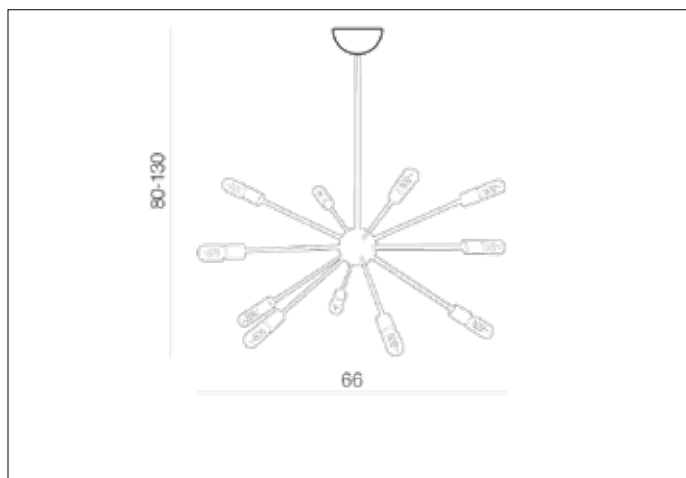

AZzardo[®]
LIGHTING

ORBIT WHITE
AZ1658, EAN 5901238416586

Dimensions height / width / length

[cm] Product	80 ~ 130 x 66 x
Mounting inlet:	N/A x N/A x N/A
Ceiling base:	N/A 2,5 x 12 x N/A
Shades	N/A x 4 x 28

Product Specifications

Line	DECORATIVE
Type	Pendant
Type of track	N/A
Colour	White
Material	Metal
Light source	18
Type of socket	E27
Lumens	N/A
Kelvins	N/A
Beam angle	N/A
Dimmable	N/A
CCT	N/A
RGB	N/A
RA	N/A
App remote control	N/A
Remote control	N/A
Voltage	230V
Power	max LED 60W
Switch location	N/A
Protection class	IP20
Tilt	N/A
Rotation	N/A

Shipping info height / width / length [cm]

BOX 1:	23 x 25 x 62
BOX 2:	N/A x N/A x N/A
BOX 3:	N/A x N/A x N/A
Net weight [kg]	2,7
Gross weight [kg]	3

Energy efficiency

Azzardo Sp. z o.o.
ul. Strzeszyńska 33 60-479 Poznań,
NIP: 929-185-75-07