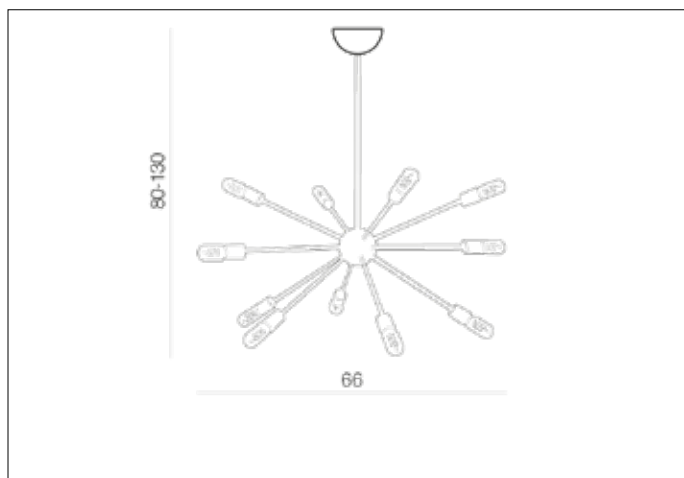

AZzardo[®]
LIGHTING

ORBIT BLACK
AZ1657, EAN 5901238416579

Dimensions height / width / length

| | |
|-----------------|--------------------|
| [cm] Product | 80 ~ 130 x 66 x |
| Mounting inlet: | N/A x N/A x N/A |
| Ceiling base: | N/A 2,5 x 12 x N/A |
| Shades | N/A x 4 x 28 |

Product Specifications

| | |
|--------------------|-------------|
| Line | DECORATIVE |
| Type | Pendant |
| Type of track | N/A |
| Colour | Black |
| Material | Metal |
| Light source | 18 |
| Type of socket | E27 |
| Lumens | N/A |
| Kelvins | N/A |
| Beam angle | N/A |
| Dimmable | N/A |
| CCT | N/A |
| RGB | N/A |
| RA | N/A |
| App remote control | N/A |
| Remote control | N/A |
| Voltage | 230V |
| Power | max LED 60W |
| Switch location | N/A |
| Protection class | IP20 |
| Tilt | N/A |
| Rotation | N/A |

Shipping info height / width / length [cm]

| | |
|-------------------|-----------------|
| BOX 1: | 23 x 25 x 62 |
| BOX 2: | N/A x N/A x N/A |
| BOX 3: | N/A x N/A x N/A |
| Net weight [kg] | 2,7 |
| Gross weight [kg] | 3 |