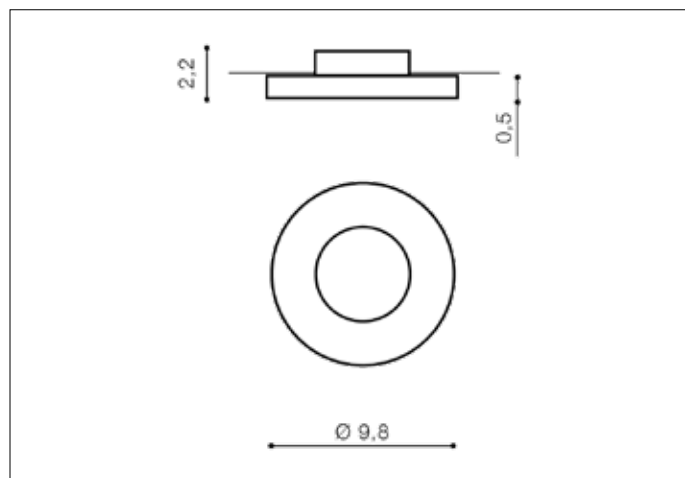

### Dimensions height / width / length [cm] Product Specifications

Product	2,2 x 9,8 x N/A
Mounting inlet:	2 x 6,4 x N/A
Ceiling base:	N/A x N/A x N/A
Shades	N/A x N/A x N/A

Line	TECHNICAL
Type	Downlight
Type of track	N/A
Colour	Gold
Material	Aluminium
Light source	1
Type of socket	GU10
Lumens	N/A
Kelvins	N/A
Beam angle	N/A
Dimmable	N/A
CCT	N/A
RGB	N/A
RA	N/A
App remote control	N/A
Remote control	N/A
Voltage	230V
Power	max LED 50W
Switch location	N/A
Protection class	IP20
Tilt	N/A
Rotation	N/A

### Shipping info height / width / length [cm]

BOX 1:	10,5 x 10,5 x 5
BOX 2:	N/A x N/A x N/A
BOX 3:	N/A x N/A x N/A
Net weight [kg]	0,06
Gross weight [kg]	0,12