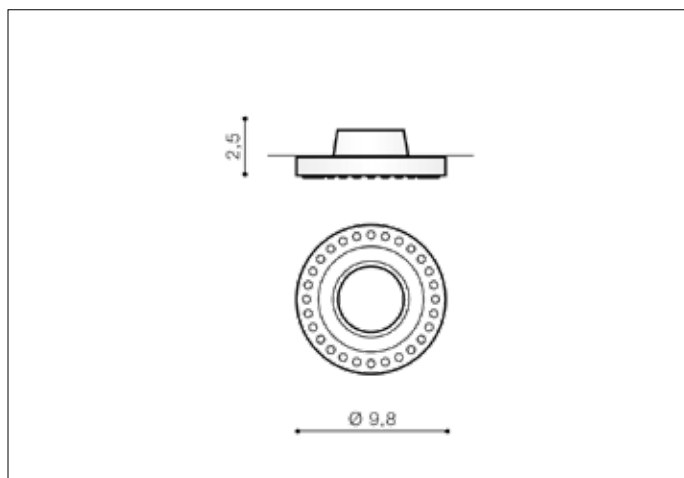

AZzardo[®]
LIGHTING

SIMON ROUND CHROME
AZ1614, EAN 5901238416142

Dimensions height / width / length [cm] Product Specifications

Product	2,5 x 9,8 x N/A
Mounting inlet:	2 x 6,5 x N/A
Ceiling base:	N/A x N/A x N/A
Shades	N/A x N/A x N/A

Line	TECHNICAL
Type	Downlight
Type of track	N/A
Colour	Chrome
Material	Aluminium / Crystal
Light source	1
Type of socket	GU10
Lumens	N/A
Kelvins	N/A
Beam angle	N/A
Dimmable	N/A
CCT	N/A
RGB	N/A
RA	N/A
App remote control	N/A
Remote control	N/A
Voltage	230V
Power	max LED 50W
Switch location	N/A
Protection class	IP20
Tilt	N/A
Rotation	N/A

Shipping info height / width / length [cm]

BOX 1:	5 x 11 x 11
BOX 2:	N/A x N/A x N/A
BOX 3:	N/A x N/A x N/A
Net weight [kg]	0,12
Gross weight [kg]	0,15

Energy efficiency

Azzardo Sp. z o.o.
ul. Strzeszyńska 33 60-479 Poznań,
NIP: 929-185-75-07