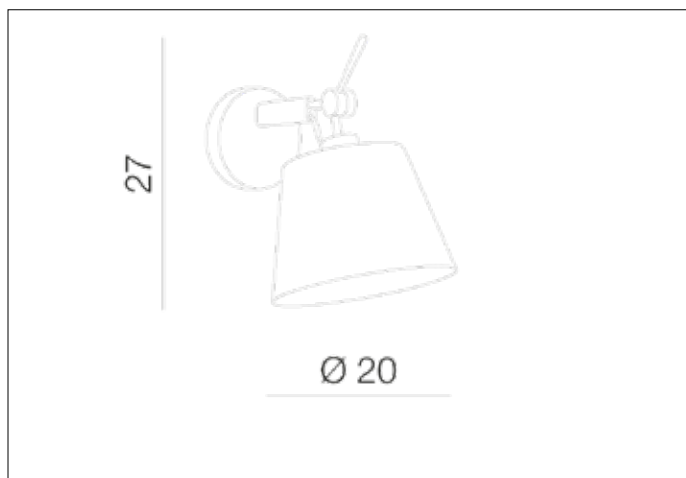

AZzardo[®]
LIGHTING

ZYTA WALL XS BLACK
AZ1565, EAN 5901238415657

Dimensions height / width / length [cm] Product Specifications

Product	27 x 20 x 30
Mounting inlet:	N/A x N/A x N/A
Ceiling base:	N/A x N/A x N/A
Shades	14 x 20 x N/A

Line	DECORATIVE
Type	Wall
Type of track	N/A
Colour	Black
Material	Aluminium / Fabric
Light source	1
Type of socket	E27
Lumens	N/A
Kelvins	N/A
Beam angle	N/A
Dimmable	N/A
CCT	N/A
RGB	N/A
RA	N/A
App remote control	N/A
Remote control	N/A
Voltage	230V
Power	max LED 60W
Switch location	On the base
Protection class	IP20
Tilt	180°
Rotation	350°