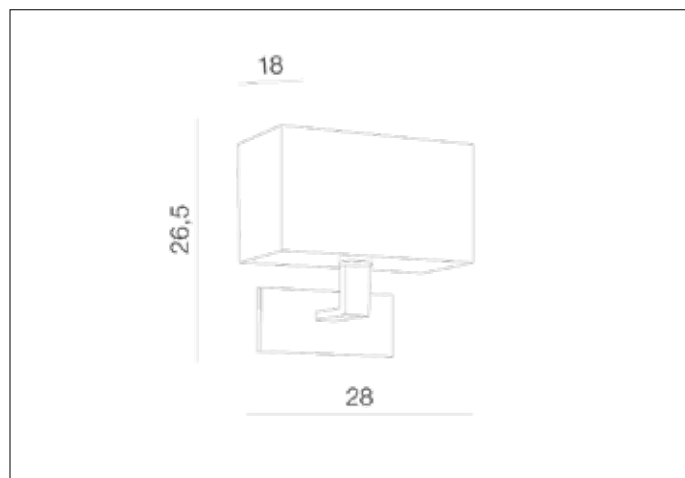

### Dimensions height / width / length [cm] Product Specifications

Product	26,5 x 28 x 18
Mounting inlet:	N/A x N/A x N/A
Ceiling base:	N/A x N/A x N/A
Shades	16 x 28 x 14

Line	DECORATIVE
Type	Wall
Type of track	N/A
Colour	Black
Material	Fabric / Metal
Light source	1
Type of socket	E27
Lumens	N/A
Kelvins	N/A
Beam angle	N/A
Dimmable	N/A
CCT	N/A
RGB	N/A
RA	N/A
App remote control	N/A
Remote control	N/A
Voltage	230V
Power	max LED 60W
Switch location	N/A
Protection class	IP20
Tilt	N/A
Rotation	N/A

### Shipping info height / width / length [cm]

BOX 1:	22 x 29 x 22
BOX 2:	N/A x N/A x N/A
BOX 3:	N/A x N/A x N/A
Net weight [kg]	1
Gross weight [kg]	1,1