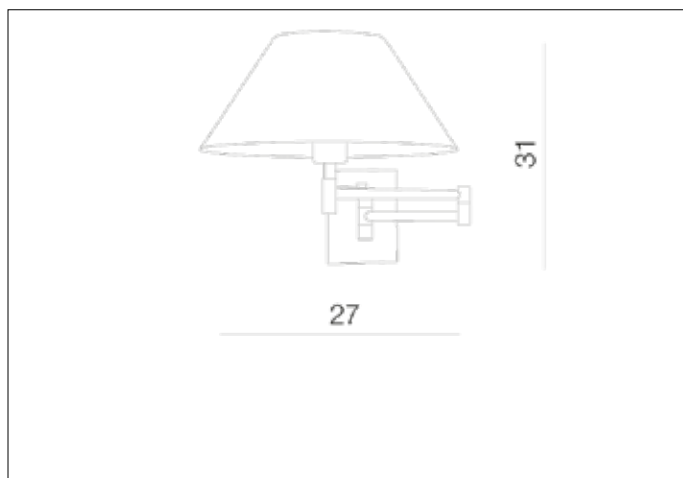

AZzardo[®]
LIGHTING

TRAPEZIO WALL
AZ1542, EAN 5901238415428

Dimensions height / width / length [cm] Product Specifications

Product	31 x 27 x 55
Mounting inlet:	N/A x N/A x N/A
Ceiling base:	N/A x N/A x N/A
Shades	14 x 27 x N/A

Line	DECORATIVE
Type	Wall
Type of track	N/A
Colour	White / Chrome
Material	Fabric / PC / Metal
Light source	1
Type of socket	E27
Lumens	N/A
Kelvins	N/A
Beam angle	N/A
Dimmable	N/A
CCT	N/A
RGB	N/A
RA	N/A
App remote control	N/A
Remote control	N/A
Voltage	230V
Power	max LED 60W
Switch location	On the base
Protection class	IP20
Tilt	N/A
Rotation	180°

Shipping info height / width / length [cm]

BOX 1:	29 x 31 x 32
BOX 2:	N/A x N/A x N/A
BOX 3:	N/A x N/A x N/A
Net weight [kg]	1,7
Gross weight [kg]	1,87

Energy efficiency

Azzardo Sp. z o.o.
ul. Strzeszyńska 33 60-479 Poznań,
NIP: 929-185-75-07