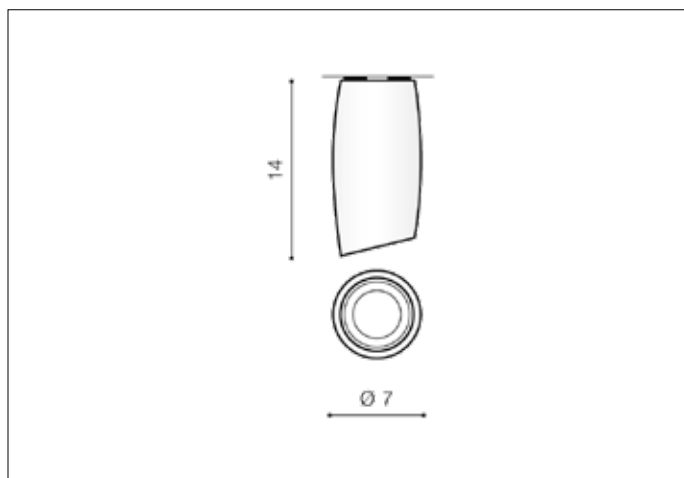

AZzardo[®]
LIGHTING

VASKO CHROME
AZ1490, EAN 5901238414902

Dimensions height / width / length [cm] Product Specifications

Product	14 x 7 x N/A
Mounting inlet:	N/A x N/A x N/A
Ceiling base:	N/A x N/A x N/A
Shades	N/A x N/A x N/A

Line	TECHNICAL
Type	Exposed Downlight
Type of track	N/A
Colour	Chrome
Material	Aluminium
Light source	1
Type of socket	GU10
Lumens	N/A
Kelvins	N/A
Beam angle	N/A
Dimmable	N/A
CCT	N/A
RGB	N/A
RA	N/A
App remote control	N/A
Remote control	N/A
Voltage	230V
Power	max LED 50W
Switch location	N/A
Protection class	IP20
Tilt	N/A
Rotation	N/A

Shipping info height / width / length [cm]

BOX 1:	8 x 15 x 8
BOX 2:	N/A x N/A x N/A
BOX 3:	N/A x N/A x N/A
Net weight [kg]	0,5
Gross weight [kg]	0,55

Energy efficiency

N/A

Azzardo Sp. z o.o.
ul. Strzeszyńska 33 60-479 Poznań,
NIP: 929-185-75-07