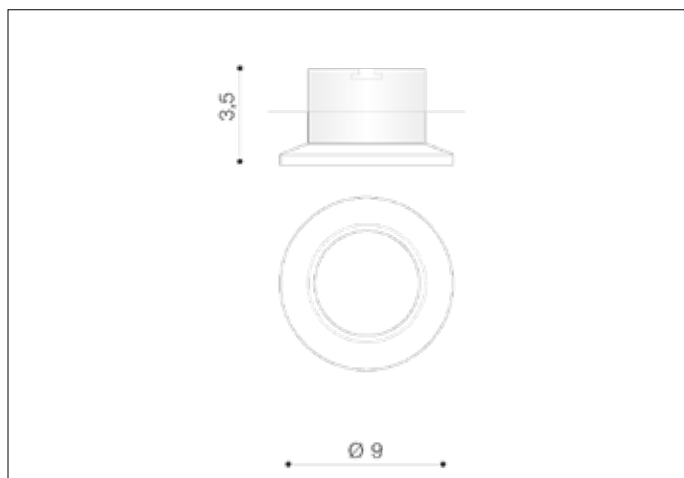

**AZzardo**<sup>®</sup>  
LIGHTING

ADAMO MIDST CHROME  
AZ1481, EAN 5901238414810

## Dimensions height / width / length [cm] Product Specifications

Product	3,5 x 9 x N/A
Mounting inlet:	3,1 x 6,5 x N/A
Ceiling base:	N/A x N/A x N/A
Shades	N/A x N/A x N/A

Line	TECHNICAL
Type	Downlight
Type of track	N/A
Colour	Chrome
Material	Aluminium
Light source	1
Type of socket	GU10
Lumens	N/A
Kelvins	N/A
Beam angle	N/A
Dimmable	N/A
CCT	N/A
RGB	N/A
RA	N/A
App remote control	N/A
Remote control	N/A
Voltage	230V
Power	max LED 50W
Switch location	N/A
Protection class	IP20
Tilt	N/A
Rotation	N/A

## Shipping info height / width / length [cm]

BOX 1:	5 x 10,5 x 10,5
BOX 2:	N/A x N/A x N/A
BOX 3:	N/A x N/A x N/A
Net weight [kg]	0,1
Gross weight [kg]	0,14