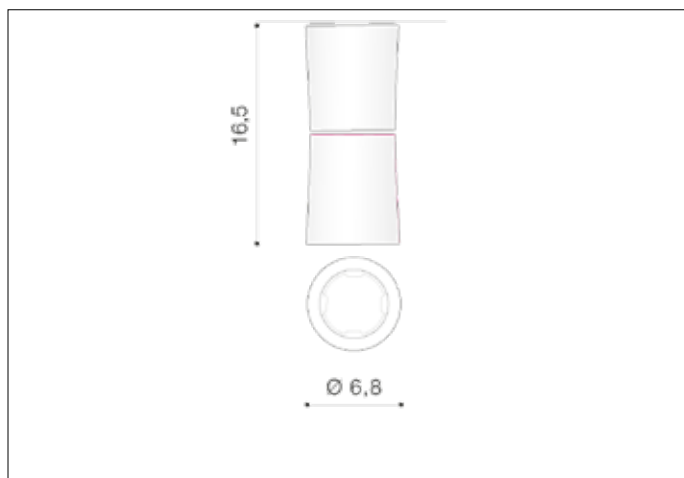

AZzardo[®]
LIGHTING

LINO CHROME
AZ1478, EAN 5901238414780

Dimensions height / width / length [cm] Product Specifications

| | |
|-----------------|------------------|
| Product | 16,5 x 6,8 x N/A |
| Mounting inlet: | N/A x N/A x N/A |
| Ceiling base: | N/A x N/A x N/A |
| Shades | 9,5 x 6,8 x N/A |

| | |
|--------------------|-------------------|
| Line | TECHNICAL |
| Type | Exposed Downlight |
| Type of track | N/A |
| Colour | Chrome |
| Material | Aluminium |
| Light source | 1 |
| Type of socket | GU10 |
| Lumens | N/A |
| Kelvins | N/A |
| Beam angle | N/A |
| Dimmable | N/A |
| CCT | N/A |
| RGB | N/A |
| RA | N/A |
| App remote control | N/A |
| Remote control | N/A |
| Voltage | 230V |
| Power | max LED 50W |
| Switch location | N/A |
| Protection class | IP20 |
| Tilt | 90° |
| Rotation | N/A |

Shipping info height / width / length [cm]

| | |
|-------------------|-----------------|
| BOX 1: | 8 x 18 x 9 |
| BOX 2: | N/A x N/A x N/A |
| BOX 3: | N/A x N/A x N/A |
| Net weight [kg] | 0,45 |
| Gross weight [kg] | 0,5 |