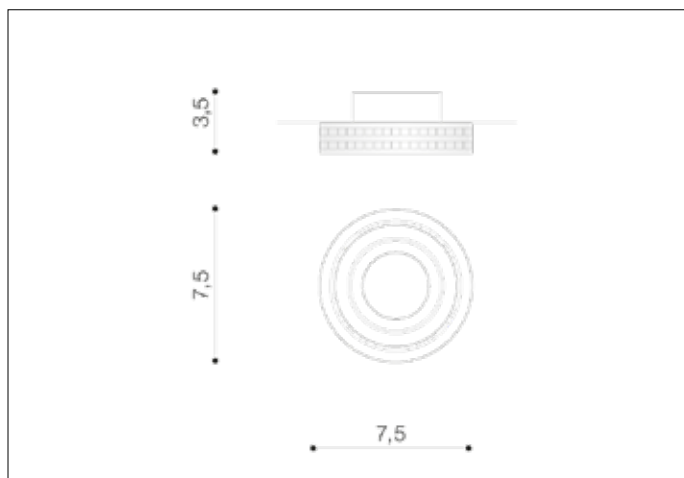

AZzardo[®]
LIGHTING

EVA ROUND CHROME
AZ1458, EAN 5901238414582

Dimensions height / width / length [cm] Product Specifications

Product	3,5 x 7,5 x N/A
Mounting inlet:	2,1 x 6,4 x N/A
Ceiling base:	N/A x N/A x N/A
Shades	N/A x N/A x N/A

Line	TECHNICAL
Type	Downlight
Type of track	N/A
Colour	Chrome
Material	Crystal / Metal
Light source	1
Type of socket	GU10
Lumens	N/A
Kelvins	N/A
Beam angle	N/A
Dimmable	N/A
CCT	N/A
RGB	N/A
RA	N/A
App remote control	N/A
Remote control	N/A
Voltage	230V
Power	max LED 50W
Switch location	N/A
Protection class	IP20
Tilt	N/A
Rotation	N/A

Shipping info height / width / length [cm]

BOX 1:	6 x 10 x 10
BOX 2:	N/A x N/A x N/A
BOX 3:	N/A x N/A x N/A
Net weight [kg]	0,11
Gross weight [kg]	0,17

Energy efficiency

N/A

Azzardo Sp. z o.o.
ul. Strzeszyńska 33 60-479 Poznań,
NIP: 929-185-75-07