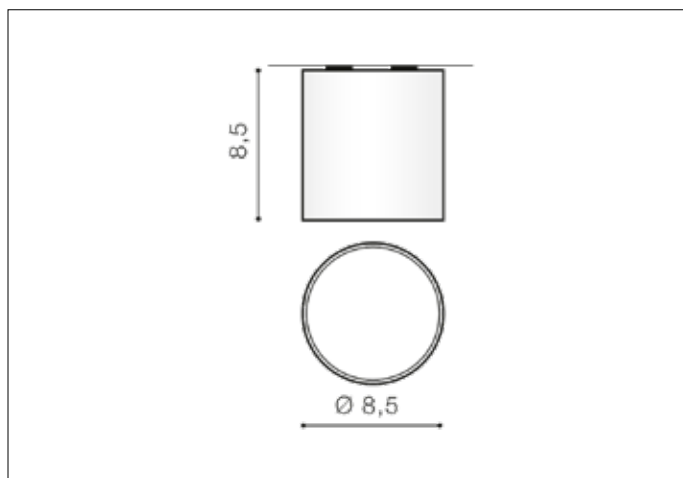

AZzardo[®]
LIGHTING

MATEO M WHITE
AZ1456, EAN 5901238414568

Dimensions height / width / length [cm] Product Specifications

Product	8,5 x 8,5 x N/A
Mounting inlet:	N/A x N/A x N/A
Ceiling base:	N/A x N/A x N/A
Shades	N/A x N/A x N/A

Line	TECHNICAL
Type	Exposed Downlight
Type of track	N/A
Colour	Matt White
Material	Aluminium
Light source	1
Type of socket	LED INTEGRATED
Lumens	865
Kelvins	3000
Beam angle	112°
Dimmable	N/A
CCT	N/A
RGB	N/A
RA	? 70
App remote control	N/A
Remote control	N/A
Voltage	230V
Power	9W
Switch location	N/A
Protection class	IP20
Tilt	N/A
Rotation	N/A

Shipping info height / width / length [cm]

BOX 1:	9 x 9 x 9
BOX 2:	N/A x N/A x N/A
BOX 3:	N/A x N/A x N/A
Net weight [kg]	0,27
Gross weight [kg]	0,3

Energy efficiency

Azzardo Sp. z o.o.
ul. Strzeszyńska 33 60-479 Poznań,
NIP: 929-185-75-07