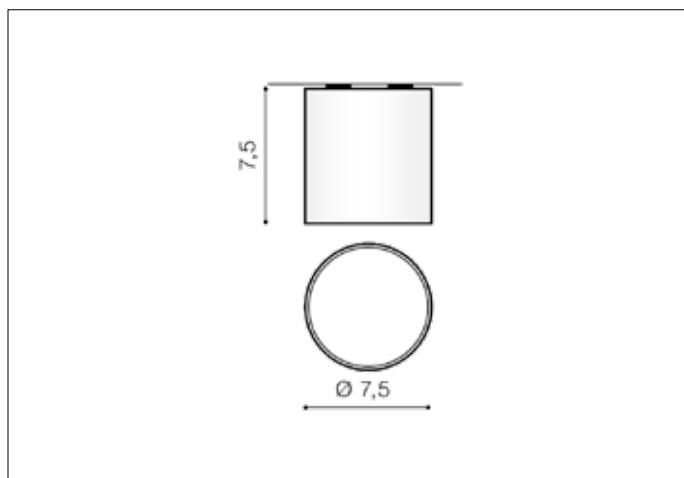

AZzardo[®]
LIGHTING

MATEO S WHITE
AZ1455, EAN 5901238414551

Dimensions height / width / length [cm] Product Specifications

Product	7,5 x 7,5 x N/A
Mounting inlet:	N/A x N/A x N/A
Ceiling base:	N/A x N/A x N/A
Shades	N/A x N/A x N/A

Line	TECHNICAL
Type	Exposed Downlight
Type of track	N/A
Colour	Matt White
Material	Aluminium
Light source	1
Type of socket	LED INTEGRATED
Lumens	595
Kelvins	2800
Beam angle	110°
Dimmable	N/A
CCT	N/A
RGB	N/A
RA	? 80
App remote control	N/A
Remote control	N/A
Voltage	230V
Power	7W
Switch location	N/A
Protection class	IP20
Tilt	N/A
Rotation	N/A

Shipping info height / width / length [cm]

BOX 1:	9 x 8 x 9
BOX 2:	N/A x N/A x N/A
BOX 3:	N/A x N/A x N/A
Net weight [kg]	0,2
Gross weight [kg]	0,25

Energy efficiency

Azzardo Sp. z o.o.
ul. Strzeszyńska 33 60-479 Poznań,
NIP: 929-185-75-07