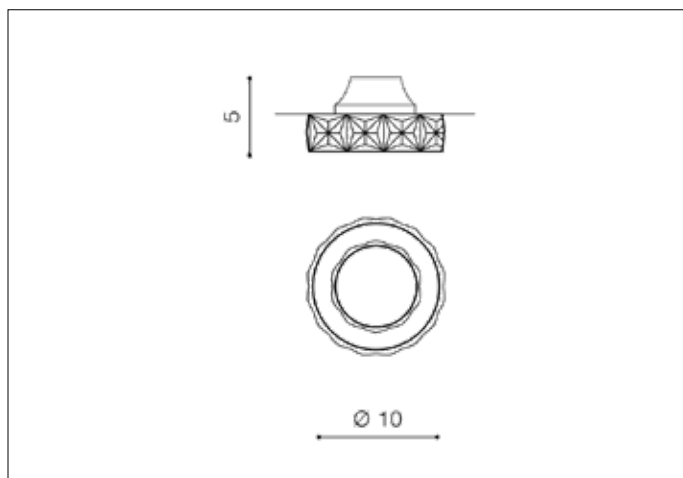

AZzardo[®]
LIGHTING

ESTER 1 GOLD
AZ1450, EAN 5901238414506

Dimensions height / width / length [cm] Product Specifications

| | |
|-----------------|-----------------|
| Product | 5 x 10 x N/A |
| Mounting inlet: | 2,5 x 5,5 x N/A |
| Ceiling base: | N/A x N/A x N/A |
| Shades | N/A x N/A x N/A |

| | |
|--------------------|-----------------|
| Line | TECHNICAL |
| Type | Downlight |
| Type of track | N/A |
| Colour | Gold |
| Material | Crystal / Metal |
| Light source | 1 |
| Type of socket | GU10 |
| Lumens | N/A |
| Kelvins | N/A |
| Beam angle | N/A |
| Dimmable | N/A |
| CCT | N/A |
| RGB | N/A |
| RA | N/A |
| App remote control | N/A |
| Remote control | N/A |
| Voltage | 230V |
| Power | max LED 50W |
| Switch location | N/A |
| Protection class | IP20 |
| Tilt | N/A |
| Rotation | N/A |

Shipping info height / width / length [cm]

| | |
|-------------------|-----------------|
| BOX 1: | 7,5 x 11 x 11 |
| BOX 2: | N/A x N/A x N/A |
| BOX 3: | N/A x N/A x N/A |
| Net weight [kg] | 0,2 |
| Gross weight [kg] | 0,25 |