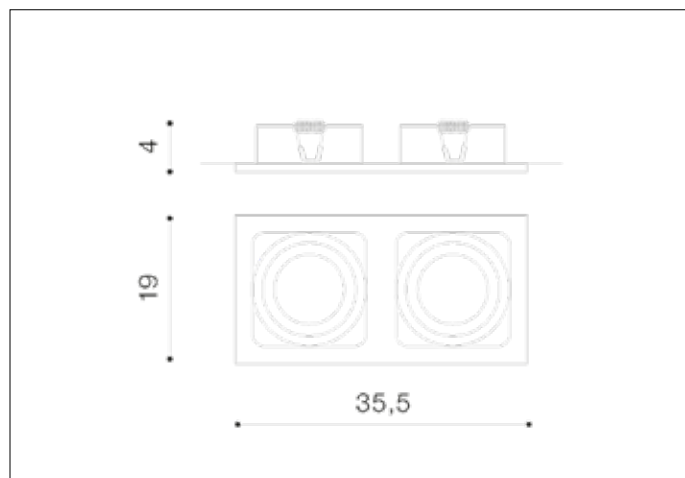

AZzardo[®]
LIGHTING

SISTO 2 WHITE/BLACK
AZ1447, EAN 5901238414476

Dimensions height / width / length [cm] Product Specifications

Product	4 x 35,5 x 19
Mounting inlet:	3,7 ~ 9,5 x 30,5 x 16
Ceiling base:	N/A x N/A x N/A
Shades	N/A x N/A x N/A

Line	TECHNICAL
Type	Downlight
Type of track	N/A
Colour	White / Black
Material	Aluminium
Light source	2
Type of socket	ES111 ~ GU10
Lumens	N/A
Kelvins	N/A
Beam angle	N/A
Dimmable	N/A
CCT	N/A
RGB	N/A
RA	N/A
App remote control	N/A
Remote control	N/A
Voltage	230V
Power	max LED 40 ~ 50W
Switch location	N/A
Protection class	IP20
Tilt	45°
Rotation	360°

Shipping info height / width / length [cm]

BOX 1:	6 x 21,5 x 36
BOX 2:	N/A x N/A x N/A
BOX 3:	N/A x N/A x N/A
Net weight [kg]	1
Gross weight [kg]	1,1

Energy efficiency

Azzardo Sp. z o.o.
ul. Strzeszyńska 33 60-479 Poznań,
NIP: 929-185-75-07