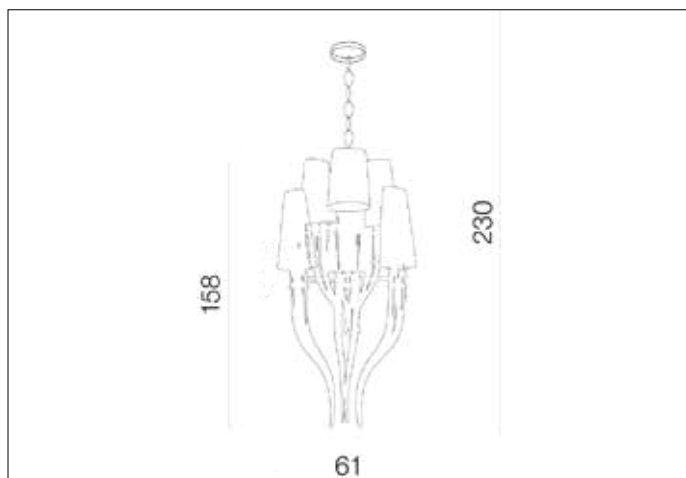

AZzardo[®]
LIGHTING

DIABLO 3+3 BLACK
AZ1417, EAN 5901238414179

Dimensions height / width / length [cm] Product Specifications

| | |
|-----------------|--------------------|
| Product | 230 x 61 x N/A |
| Mounting inlet: | N/A x N/A x N/A |
| Ceiling base: | 3 x 12 x N/A |
| Shades | 35 ~ 158 x 26 x 18 |

| | |
|--------------------|----------------|
| Line | DECORATIVE |
| Type | Pendant |
| Type of track | N/A |
| Colour | Black / Chrome |
| Material | Metal / Fabric |
| Light source | 12 |
| Type of socket | E14 |
| Lumens | N/A |
| Kelvins | N/A |
| Beam angle | N/A |
| Dimmable | N/A |
| CCT | N/A |
| RGB | N/A |
| RA | N/A |
| App remote control | N/A |
| Remote control | N/A |
| Voltage | 230V |
| Power | max LED 11W |
| Switch location | N/A |
| Protection class | IP20 |
| Tilt | N/A |
| Rotation | N/A |

Shipping info height / width / length [cm]

| | |
|-------------------|-----------------|
| BOX 1: | 103 x 63 x 72 |
| BOX 2: | N/A x N/A x N/A |
| BOX 3: | N/A x N/A x N/A |
| Net weight [kg] | 13,6 |
| Gross weight [kg] | 21 |