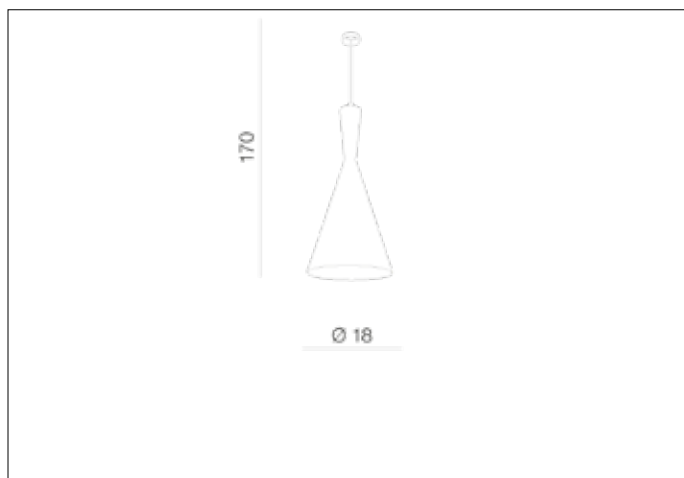

AZzardo[®]
LIGHTING

VITA BLACK/GOLD
AZ1405, EAN 5901238414056

Dimensions height / width / length [cm] Product Specifications

Product	170 x 18 x N/A
Mounting inlet:	N/A x N/A x N/A
Ceiling base:	4 x 9,5 x N/A
Shades	38 x 18 x N/A

Line	DECORATIVE
Type	Pendant
Type of track	N/A
Colour	Black / Gold
Material	Aluminium
Light source	1
Type of socket	E27
Lumens	N/A
Kelvins	N/A
Beam angle	N/A
Dimmable	N/A
CCT	N/A
RGB	N/A
RA	N/A
App remote control	N/A
Remote control	N/A
Voltage	230V
Power	max LED 60W
Switch location	N/A
Protection class	IP20
Tilt	N/A
Rotation	N/A

Shipping info height / width / length [cm]

BOX 1:	20 x 20 x 42
BOX 2:	N/A x N/A x N/A
BOX 3:	N/A x N/A x N/A
Net weight [kg]	0,7
Gross weight [kg]	0,8

Energy efficiency

N/A

Azzardo Sp. z o.o.
ul. Strzeszyńska 33 60-479 Poznań,
NIP: 929-185-75-07