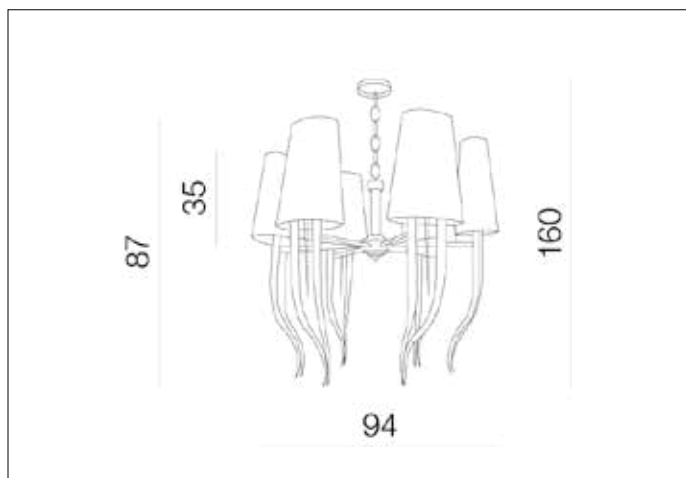

**AZzardo**<sup>®</sup>  
LIGHTING

DIABLO 6 BIG BLACK  
AZ1390, EAN 5901238413905

### Dimensions height / width / length [cm] Product Specifications

Product	160 x 94 x N/A
Mounting inlet:	N/A x N/A x N/A
Ceiling base:	3 x 12 x N/A
Shades	35 ~ 88 x 25 x 18

Line	DECORATIVE
Type	Pendant
Type of track	N/A
Colour	Black / Chrome
Material	Metal / Fabric
Light source	12
Type of socket	E14
Lumens	N/A
Kelvins	N/A
Beam angle	N/A
Dimmable	N/A
CCT	N/A
RGB	N/A
RA	N/A
App remote control	N/A
Remote control	N/A
Voltage	230V
Power	max LED 11W
Switch location	N/A
Protection class	IP20
Tilt	N/A
Rotation	N/A

### Shipping info height / width / length [cm]

BOX 1:	89 x 85,5 x 67
BOX 2:	N/A x N/A x N/A
BOX 3:	N/A x N/A x N/A
Net weight [kg]	16,5
Gross weight [kg]	19,2