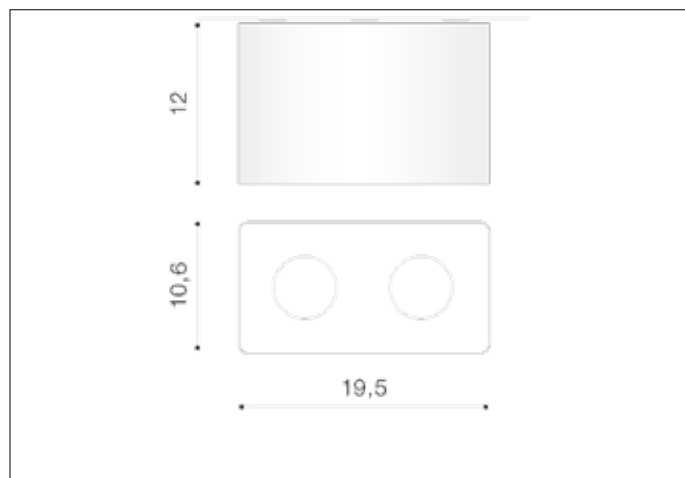

AZzardo[®]
LIGHTING

NINO 2 WHITE / ALUMINUM
AZ1386, EAN 5901238413868

Dimensions height / width / length [cm] Product Specifications

Product	12 x 19,5 x 10,6
Mounting inlet:	N/A x N/A x N/A
Ceiling base:	N/A x N/A x N/A
Shades	N/A x N/A x N/A

Line	TECHNICAL
Type	Exposed Downlight
Type of track	N/A
Colour	White / Aluminium
Material	Aluminium / Metal
Light source	2
Type of socket	GU10
Lumens	N/A
Kelvins	N/A
Beam angle	N/A
Dimmable	N/A
CCT	N/A
RGB	N/A
RA	N/A
App remote control	N/A
Remote control	N/A
Voltage	230V
Power	max LED 50W
Switch location	N/A
Protection class	IP20
Tilt	N/A
Rotation	N/A

Shipping info height / width / length [cm]

BOX 1:	20 x 13 x 11
BOX 2:	N/A x N/A x N/A
BOX 3:	N/A x N/A x N/A
Net weight [kg]	1,4
Gross weight [kg]	1,5

Energy efficiency

Azzardo Sp. z o.o.
ul. Strzeszyńska 33 60-479 Poznań,
NIP: 929-185-75-07