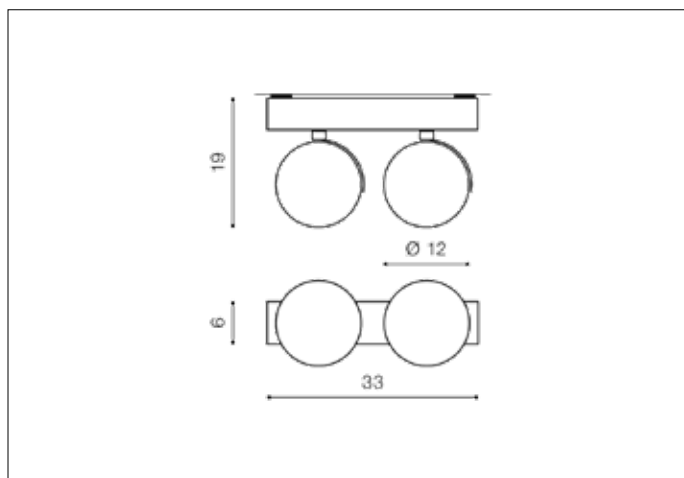

AZzardo[®]
LIGHTING

JERRY 2 230V BLACK
AZ1370, EAN 5901238413707

Dimensions height / width / length [cm] Product Specifications

Product	19 x 33 x 6
Mounting inlet:	N/A x N/A x N/A
Ceiling base:	4,5 x 33 x 6
Shades	N/A x 12 x N/A

Shipping info height / width / length [cm]

BOX 1:	19,5 x 34 x 8,5
BOX 2:	N/A x N/A x N/A
BOX 3:	N/A x N/A x N/A
Net weight [kg]	0,9
Gross weight [kg]	1

Energy efficiency

Azzardo Sp. z o.o.
ul. Strzeszyńska 33 60-479 Poznań,
NIP: 929-185-75-07

www.azzardolighting.com

Line	TECHNICAL
Type	Exposed Downlight
Type of track	N/A
Colour	Black
Material	Aluminium
Light source	2
Type of socket	ES111 ~ GU10
Lumens	N/A
Kelvins	N/A
Beam angle	N/A
Dimmable	N/A
CCT	N/A
RGB	N/A
RA	N/A
App remote control	N/A
Remote control	N/A
Voltage	230V
Power	max LED 40 ~ 50W
Switch location	N/A
Protection class	IP20
Tilt	180°
Rotation	360°