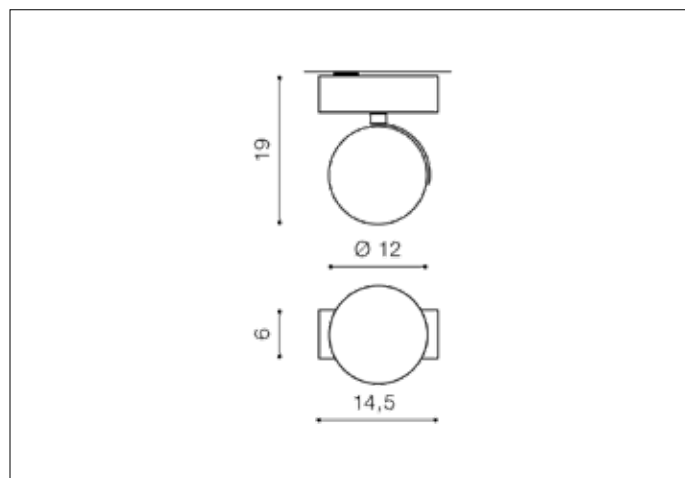

### Dimensions height / width / length [cm] Product Specifications

Product	19 x 14,5 x 6
Mounting inlet:	N/A x N/A x N/A
Ceiling base:	4,5 x 14,5 x 6
Shades	N/A x 12 x N/A

Line	TECHNICAL
Type	Exposed Downlight
Type of track	N/A
Colour	White
Material	Aluminium
Light source	1
Type of socket	ES111 ~ GU10
Lumens	N/A
Kelvins	N/A
Beam angle	N/A
Dimmable	N/A
CCT	N/A
RGB	N/A
RA	N/A
App remote control	N/A
Remote control	N/A
Voltage	230V
Power	max LED 40 ~ 50W
Switch location	N/A
Protection class	IP20
Tilt	180°
Rotation	360°

### Shipping info height / width / length [cm]

BOX 1:	19,5 x 15 x 7
BOX 2:	N/A x N/A x N/A
BOX 3:	N/A x N/A x N/A
Net weight [kg]	0,45
Gross weight [kg]	0,5