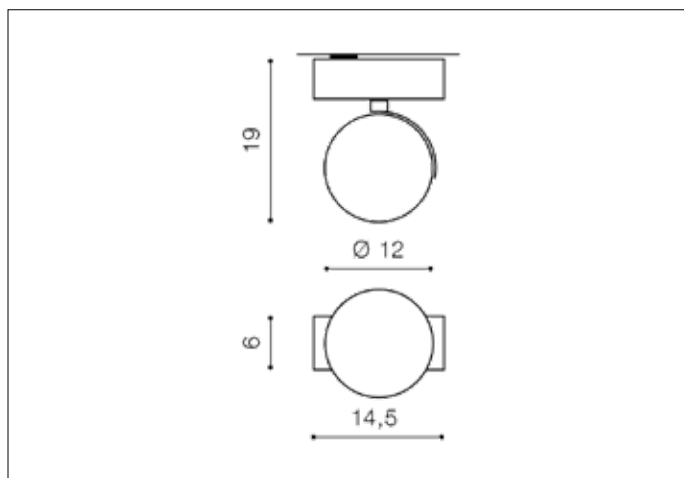

AZzardo[®]
LIGHTING

JERRY 1 12V WHITE
AZ1364, EAN 5901238413646

Dimensions height / width / length [cm] Product Specifications

| | |
|-----------------|-----------------|
| Product | 19 x 14,5 x 6 |
| Mounting inlet: | N/A x N/A x N/A |
| Ceiling base: | 4,5 x 14,5 x 6 |
| Shades | N/A x 12 x N/A |

| | |
|--------------------|-------------------|
| Line | TECHNICAL |
| Type | Exposed Downlight |
| Type of track | N/A |
| Colour | White |
| Material | Aluminium |
| Light source | 1 |
| Type of socket | QR111 |
| Lumens | N/A |
| Kelvins | N/A |
| Beam angle | N/A |
| Dimmable | N/A |
| CCT | N/A |
| RGB | N/A |
| RA | N/A |
| App remote control | N/A |
| Remote control | N/A |
| Voltage | 12V |
| Power | max LED 50W |
| Switch location | N/A |
| Protection class | IP20 |
| Tilt | 180° |
| Rotation | 360° |

Shipping info height / width / length [cm]

| | |
|-------------------|-----------------|
| BOX 1: | 19,5 x 15 x 7 |
| BOX 2: | N/A x N/A x N/A |
| BOX 3: | N/A x N/A x N/A |
| Net weight [kg] | 0,45 |
| Gross weight [kg] | 0,5 |