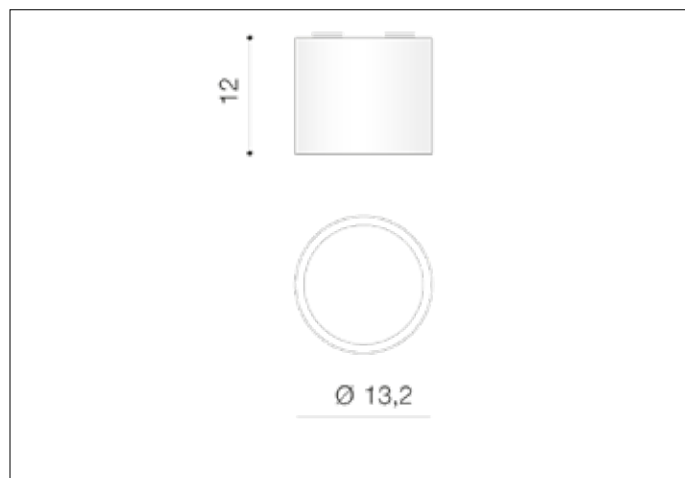

AZzardo[®]
LIGHTING

ALIX 12V BLACK
AZ1357, EAN 5901238413578

Dimensions height / width / length [cm] Product Specifications

Product	12 x 13,2 x N/A
Mounting inlet:	N/A x N/A x N/A
Ceiling base:	N/A x N/A x N/A
Shades	N/A x N/A x N/A

Line	TECHNICAL
Type	Exposed Downlight
Type of track	N/A
Colour	Black
Material	Aluminium
Light source	1
Type of socket	QR111
Lumens	N/A
Kelvins	N/A
Beam angle	N/A
Dimmable	YES
CCT	N/A
RGB	N/A
RA	N/A
App remote control	N/A
Remote control	N/A
Voltage	12V
Power	max LED 50W
Switch location	N/A
Protection class	IP20
Tilt	40°
Rotation	N/A

Shipping info height / width / length [cm]

BOX 1:	12,5 x 14 x 14
BOX 2:	N/A x N/A x N/A
BOX 3:	N/A x N/A x N/A
Net weight [kg]	0,75
Gross weight [kg]	0,8

Energy efficiency

N/A

Azzardo Sp. z o.o.
ul. Strzeszyńska 33 60-479 Poznań,
NIP: 929-185-75-07