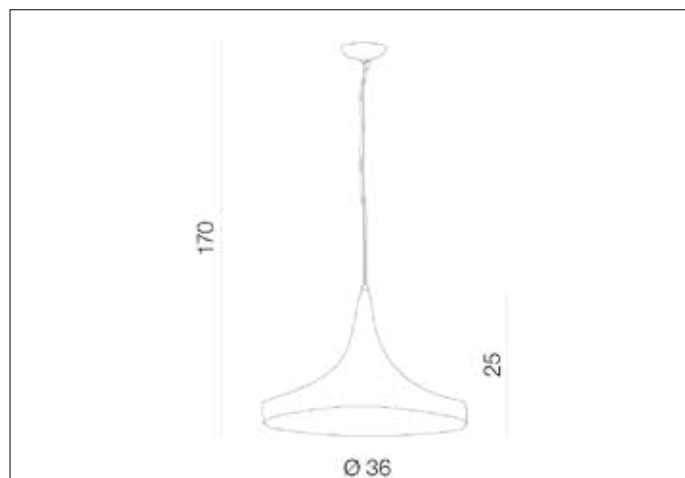

**AZzardo**<sup>®</sup>  
LIGHTING

CHINK WHITE/GOLD  
AZ1342, EAN 5901238413424

## Dimensions height / width / length [cm] Product Specifications

Product	170 x 36 x N/A
Mounting inlet:	N/A x N/A x N/A
Ceiling base:	4,5 x 10 x N/A
Shades	18 x 36 x N/A

Line	DECORATIVE
Type	Pendant
Type of track	N/A
Colour	White / Gold
Material	Metal
Light source	1
Type of socket	E27
Lumens	N/A
Kelvins	N/A
Beam angle	N/A
Dimmable	N/A
CCT	N/A
RGB	N/A
RA	N/A
App remote control	N/A
Remote control	N/A
Voltage	230V
Power	max LED 40W
Switch location	N/A
Protection class	IP20
Tilt	N/A
Rotation	N/A

## Shipping info height / width / length [cm]

BOX 1:	25 x 39 x 39
BOX 2:	N/A x N/A x N/A
BOX 3:	N/A x N/A x N/A
Net weight [kg]	1,3
Gross weight [kg]	1,5