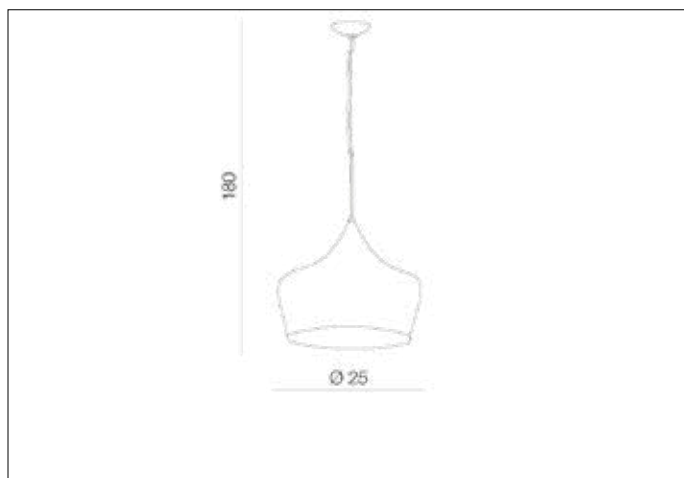

AZzardo[®]
LIGHTING

ORIENT WHITE/GOLD
AZ1341, EAN 5901238413417

Dimensions height / width / length [cm] Product Specifications

Product	180 x 25 x N/A
Mounting inlet:	N/A x N/A x N/A
Ceiling base:	5 x 10 x N/A
Shades	30 x 25 x N/A

Line	DECORATIVE
Type	Pendant
Type of track	N/A
Colour	White / Gold
Material	Aluminium
Light source	1
Type of socket	E27
Lumens	N/A
Kelvins	N/A
Beam angle	N/A
Dimmable	N/A
CCT	N/A
RGB	N/A
RA	N/A
App remote control	N/A
Remote control	N/A
Voltage	230V
Power	max LED 60W
Switch location	N/A
Protection class	IP20
Tilt	N/A
Rotation	N/A

Shipping info height / width / length [cm]

BOX 1:	39 x 32 x 32
BOX 2:	N/A x N/A x N/A
BOX 3:	N/A x N/A x N/A
Net weight [kg]	1
Gross weight [kg]	1,2

Energy efficiency

N/A

Azzardo Sp. z o.o.
ul. Strzeszyńska 33 60-479 Poznań,
NIP: 929-185-75-07