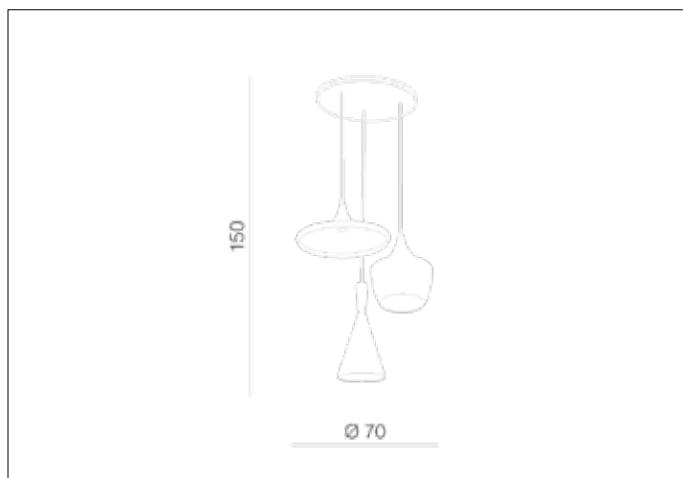

AZzardo[®]
LIGHTING

MIX BLACK/GOLD
AZ1338, EAN 5901238413387

Dimensions height / width / length [cm] Product Specifications

Product	150 x 70 x N/A
Mounting inlet:	N/A x N/A x N/A
Ceiling base:	3 x 36 x N/A
Shades	18 ~ 30 ~ 38 x 36 ~ 25 ~ 18 x N/A

Line	DECORATIVE
Type	Pendant
Type of track	N/A
Colour	Black / Gold
Material	Aluminium
Light source	3
Type of socket	E27
Lumens	N/A
Kelvins	N/A
Beam angle	N/A
Dimmable	N/A
CCT	N/A
RGB	N/A
RA	N/A
App remote control	N/A
Remote control	N/A
Voltage	230V
Power	max LED 60W
Switch location	N/A
Protection class	IP20
Tilt	N/A
Rotation	N/A

Shipping info height / width / length [cm]

BOX 1:	44 x 44 x 44
BOX 2:	N/A x N/A x N/A
BOX 3:	N/A x N/A x N/A
Net weight [kg]	3,4
Gross weight [kg]	3,8

Energy efficiency

N/A

Azzardo Sp. z o.o.
ul. Strzeszyńska 33 60-479 Poznań,
NIP: 929-185-75-07