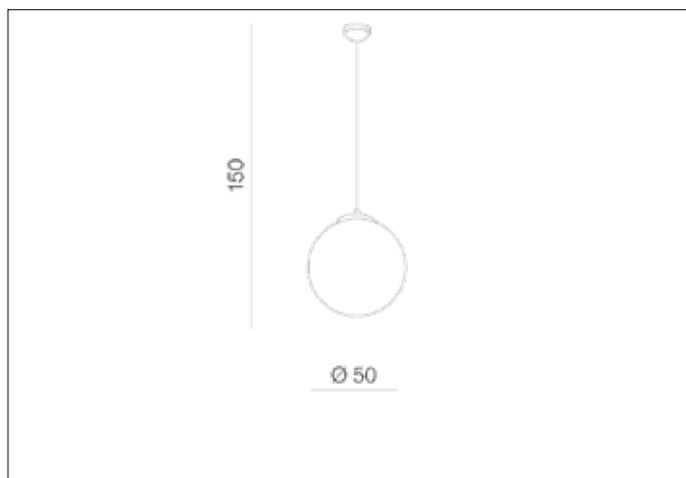

## Dimensions height / width / length [cm] Product Specifications

Product	160 x 50 x N/A
Mounting inlet:	N/A x N/A x N/A
Ceiling base:	6 x 12 x N/A
Shades	50 x 50 x N/A

Line	DECORATIVE
Type	Pendant
Type of track	N/A
Colour	White
Material	Glass / Metal
Light source	1
Type of socket	E27
Lumens	N/A
Kelvins	N/A
Beam angle	N/A
Dimmable	N/A
CCT	N/A
RGB	N/A
RA	N/A
App remote control	N/A
Remote control	N/A
Voltage	230V
Power	max LED 40W
Switch location	N/A
Protection class	IP20
Tilt	N/A
Rotation	N/A

## Shipping info height / width / length [cm]

BOX 1:	57 x 57 x 57
BOX 2:	N/A x N/A x N/A
BOX 3:	N/A x N/A x N/A
Net weight [kg]	4,8
Gross weight [kg]	5,3