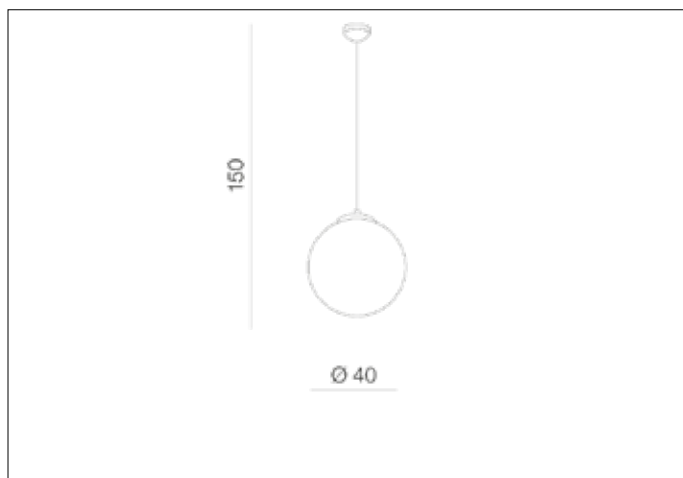

AZzardo[®]
LIGHTING

WHITE BALL 40
AZ1328, EAN 5901238413288

Dimensions height / width / length [cm] Product Specifications

Product	160 x 40 x N/A
Mounting inlet:	N/A x N/A x N/A
Ceiling base:	6 x 12 x N/A
Shades	40 x 40 x N/A

Line	DECORATIVE
Type	Pendant
Type of track	N/A
Colour	White
Material	Glass / Metal
Light source	1
Type of socket	E27
Lumens	N/A
Kelvins	N/A
Beam angle	N/A
Dimmable	N/A
CCT	N/A
RGB	N/A
RA	N/A
App remote control	N/A
Remote control	N/A
Voltage	230V
Power	max LED 40W
Switch location	N/A
Protection class	IP20
Tilt	N/A
Rotation	N/A

Shipping info height / width / length [cm]

BOX 1:	47 x 47 x 47
BOX 2:	N/A x N/A x N/A
BOX 3:	N/A x N/A x N/A
Net weight [kg]	3,4
Gross weight [kg]	3,8

Energy efficiency

N/A

Azzardo Sp. z o.o.
ul. Strzeszyńska 33 60-479 Poznań,
NIP: 929-185-75-07