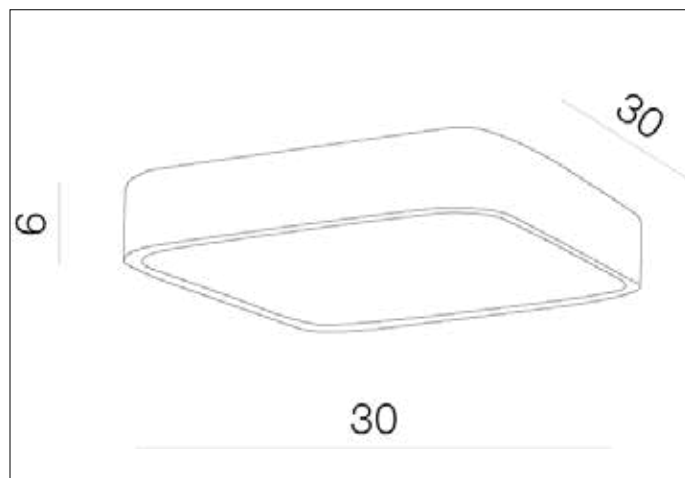

AZzardo[®]
 LIGHTING

LUCIE 43

AZ1309, EAN 5901238413097

Dimensions height / width / length [cm] **Product Specifications**

Product	6 x 30 x 30
Mounting inlet:	N/A x N/A x N/A
Ceiling base:	N/A x N/A x N/A
Shades	N/A x N/A x N/A

Line	DECORATIVE
Type	Top
Type of track	N/A
Colour	Chrome / White
Material	Acryl / Metal
Light source	3
Type of socket	E27
Lumens	N/A
Kelvins	N/A
Beam angle	N/A
Dimmable	N/A
CCT	N/A
RGB	N/A
RA	N/A
App remote control	N/A
Remote control	N/A
Voltage	230V
Power	max LED 60W
Switch location	N/A
Protection class	IP44
Tilt	N/A
Rotation	N/A

Shipping info height / width / length [cm]

BOX 1:	35 x 35 x 10,5
BOX 2:	N/A x N/A x N/A
BOX 3:	N/A x N/A x N/A
Net weight [kg]	2,4
Gross weight [kg]	2,6

Energy efficiency

N/A

Azzardo Sp. z o.o.
 ul. Strzeszyńska 33 60-479 Poznań,
 NIP: 929-185-75-07