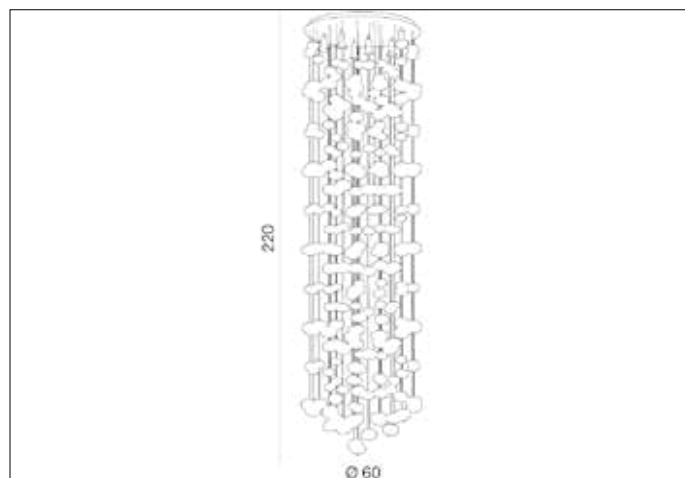

**AZzardo**<sup>®</sup>  
LIGHTING

LUVIA XXL

AZ1296, EAN 5901238412960

## Dimensions height / width / length [cm] Product Specifications

Product	220 x 60 x N/A
Mounting inlet:	N/A x N/A x N/A
Ceiling base:	2,5 x 58 x N/A
Shades	N/A x N/A x N/A

Line	DECORATIVE
Type	Top / Pendant
Type of track	N/A
Colour	Chrome
Material	Metal / Glass
Light source	10
Type of socket	GU10
Lumens	N/A
Kelvins	N/A
Beam angle	N/A
Dimmable	N/A
CCT	N/A
RGB	N/A
RA	N/A
App remote control	N/A
Remote control	N/A
Voltage	230V
Power	max LED 50W
Switch location	N/A
Protection class	IP20
Tilt	N/A
Rotation	N/A

## Shipping info height / width / length [cm]

BOX 1:	46 x 63 x 69
BOX 2:	N/A x N/A x N/A
BOX 3:	N/A x N/A x N/A
Net weight [kg]	8
Gross weight [kg]	8,8