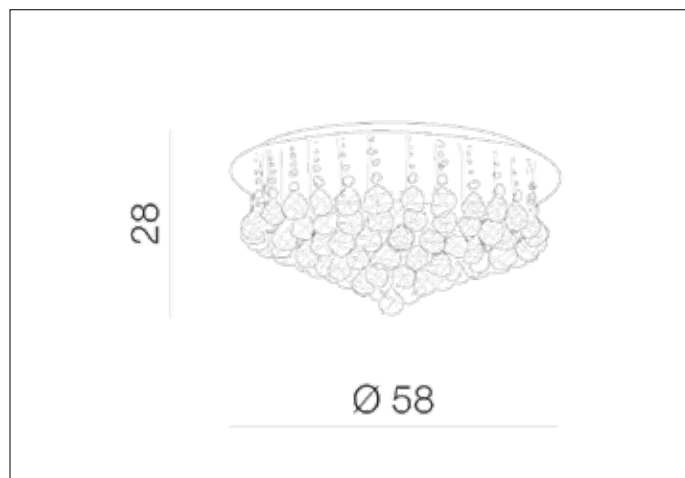

AZzardo[®]
 LIGHTING

BOLLA 58

AZ1288, EAN 5901238412885

Dimensions height / width / length [cm] **Product Specifications**

Product	28 x 58 x N/A
Mounting inlet:	N/A x N/A x N/A
Ceiling base:	2,5 x 52 x N/A
Shades	N/A x N/A x N/A

Line	DECORATIVE
Type	Top / Pendant
Type of track	N/A
Colour	Clear
Material	Metal / Crystal K9
Light source	10
Type of socket	G9
Lumens	N/A
Kelvins	N/A
Beam angle	N/A
Dimmable	N/A
CCT	N/A
RGB	N/A
RA	N/A
App remote control	N/A
Remote control	N/A
Voltage	230V
Power	max LED 40W
Switch location	N/A
Protection class	IP20
Tilt	N/A
Rotation	N/A

Shipping info height / width / length [cm]

BOX 1:	15 x 60 x 60
BOX 2:	N/A x N/A x N/A
BOX 3:	N/A x N/A x N/A
Net weight [kg]	11,7
Gross weight [kg]	13

Energy efficiency

N/A

Azzardo Sp. z o.o.
 ul. Strzeszyńska 33 60-479 Poznań,
 NIP: 929-185-75-07