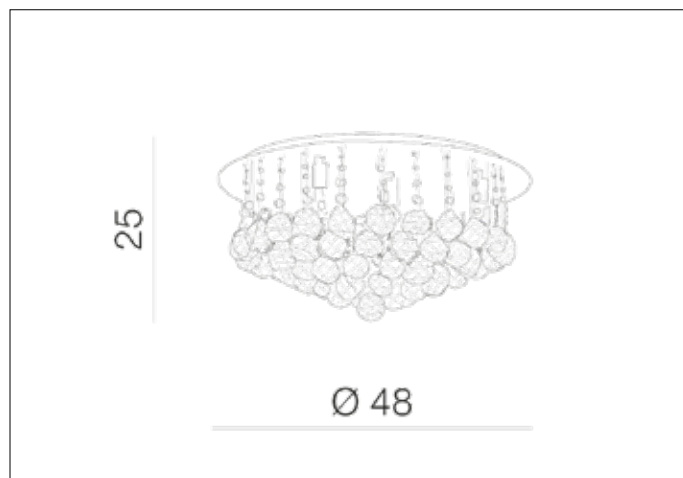

**AZzardo**<sup>®</sup>  
LIGHTING

BOLLA 48

AZ1287, EAN 5901238412878

## Dimensions height / width / length [cm] Product Specifications

Product	25 x 48 x N/A
Mounting inlet:	N/A x N/A x N/A
Ceiling base:	2,5 x 42 x N/A
Shades	N/A x N/A x N/A

Line	DECORATIVE
Type	Top / Pendant
Type of track	N/A
Colour	Clear
Material	Metal / Crystal K9
Light source	8
Type of socket	G9
Lumens	N/A
Kelvins	N/A
Beam angle	N/A
Dimmable	N/A
CCT	N/A
RGB	N/A
RA	N/A
App remote control	N/A
Remote control	N/A
Voltage	230V
Power	max LED 40W
Switch location	N/A
Protection class	IP20
Tilt	N/A
Rotation	N/A

## Shipping info height / width / length [cm]

BOX 1:	15 x 58 x 58
BOX 2:	N/A x N/A x N/A
BOX 3:	N/A x N/A x N/A
Net weight [kg]	8
Gross weight [kg]	9