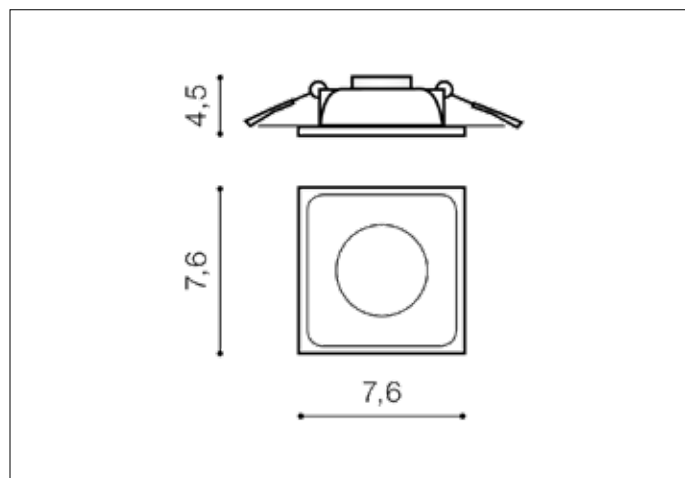

AZzardo[®]
LIGHTING

PIO BLACK

AZ1278, EAN 5901238412786

Dimensions height / width / length [cm] Product Specifications

Product	4,5 x 7,6 x 7,6
Mounting inlet:	4,1 x 6,3 x 6,3
Ceiling base:	N/A x N/A x N/A
Shades	N/A x N/A x N/A

Line	TECHNICAL
Type	Downlight
Type of track	N/A
Colour	Black
Material	Aluminium
Light source	1
Type of socket	GU10
Lumens	N/A
Kelvins	N/A
Beam angle	N/A
Dimmable	N/A
CCT	N/A
RGB	N/A
RA	N/A
App remote control	N/A
Remote control	N/A
Voltage	230V
Power	max LED 50W
Switch location	N/A
Protection class	IP20
Tilt	N/A
Rotation	N/A

Shipping info height / width / length [cm]

BOX 1:	5,5 x 8,5 x 8,5
BOX 2:	N/A x N/A x N/A
BOX 3:	N/A x N/A x N/A
Net weight [kg]	0,09
Gross weight [kg]	0,1

Energy efficiency

N/A

Azzardo Sp. z o.o.
ul. Strzeszyńska 33 60-479 Poznań,
NIP: 929-185-75-07