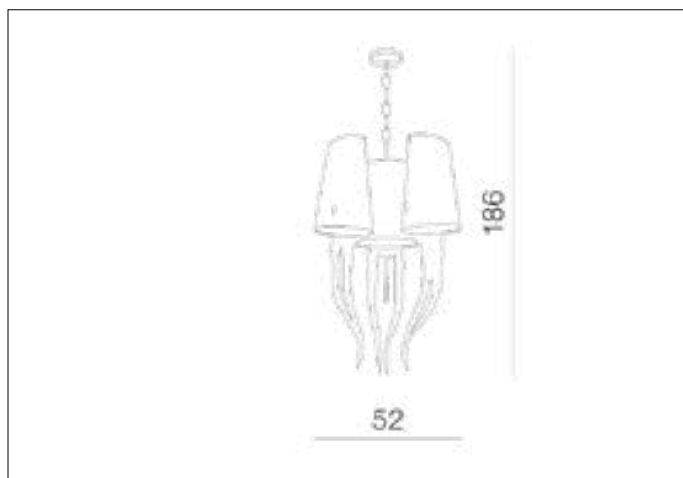

AZzardo[®]
LIGHTING

DIABLO 3 BIG WHITE
AZ1232, EAN 5901238412328

Dimensions height / width / length [cm] Product Specifications

Product	186 x 52 x 52
Mounting inlet:	N/A x N/A x N/A
Ceiling base:	2,5 x 12 x N/A
Shades	42 ~ 98 x 30 x 18

Line	DECORATIVE
Type	Pendant
Type of track	N/A
Colour	White / Chrome
Material	Metal / Fabric
Light source	6
Type of socket	E14
Lumens	N/A
Kelvins	N/A
Beam angle	N/A
Dimmable	N/A
CCT	N/A
RGB	N/A
RA	N/A
App remote control	N/A
Remote control	N/A
Voltage	230V
Power	max LED 11W
Switch location	N/A
Protection class	IP20
Tilt	N/A
Rotation	N/A

Shipping info height / width / length [cm]

BOX 1:	67 x 53 x 49
BOX 2:	N/A x N/A x N/A
BOX 3:	N/A x N/A x N/A
Net weight [kg]	8
Gross weight [kg]	9

Energy efficiency

N/A

Azzardo Sp. z o.o.
ul. Strzeszyńska 33 60-479 Poznań,
NIP: 929-185-75-07