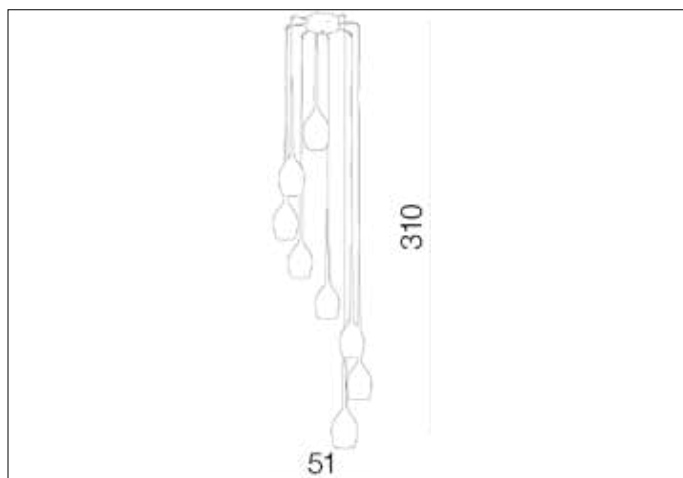

AZzardo[®]
LIGHTING

IZZA 8 AMBER
AZ1223, EAN 5901238412236

Dimensions height / width / length [cm] Product Specifications

Product	310 x 51 x N/A
Mounting inlet:	N/A x N/A x N/A
Ceiling base:	9 x 38 x N/A
Shades	21 x 13 x N/A

Line	DECORATIVE
Type	Pendant
Type of track	N/A
Colour	Amber
Material	Glass / Metal
Light source	8
Type of socket	E14
Lumens	N/A
Kelvins	N/A
Beam angle	N/A
Dimmable	N/A
CCT	N/A
RGB	N/A
RA	N/A
App remote control	N/A
Remote control	N/A
Voltage	230V
Power	max LED 50W
Switch location	N/A
Protection class	IP20
Tilt	N/A
Rotation	N/A

Shipping info height / width / length [cm]

BOX 1:	41 x 52 x 52
BOX 2:	N/A x N/A x N/A
BOX 3:	N/A x N/A x N/A
Net weight [kg]	9
Gross weight [kg]	10,2

Energy efficiency

N/A

Azzardo Sp. z o.o.
ul. Strzeszyńska 33 60-479 Poznań,
NIP: 929-185-75-07