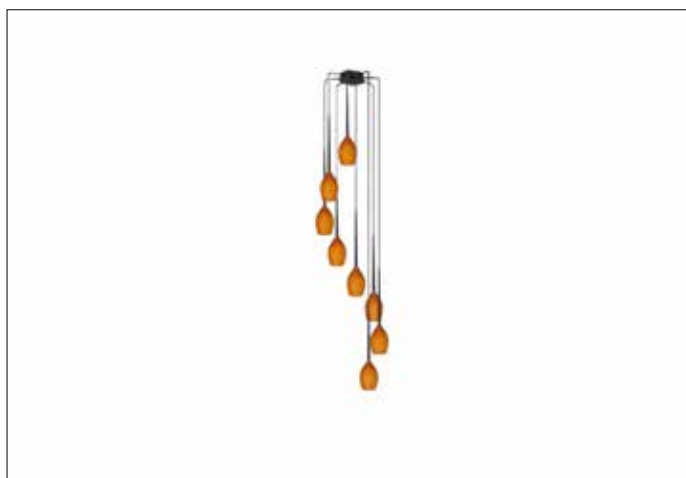

AZzardo[®]
LIGHTING

IZZA 8 AMBER
AZ1223, EAN 5901238412236

Dimensions height / width / length [cm] Product Specifications

Product	310 x 51 x N/A
Mounting inlet:	N/A x N/A x N/A
Ceiling base:	9 x 38 x N/A
Shades	21 x 13 x N/A

Line	DECORATIVE
Type	Pendant
Type of track	N/A
Colour	Amber
Material	Glass / Metal
Light source	8
Type of socket	E14
Lumens	N/A
Kelvins	N/A
Beam angle	N/A
Dimmable	N/A
CCT	N/A
RGB	N/A
RA	N/A
App remote control	N/A
Remote control	N/A
Voltage	230V
Power	max LED 50W
Switch location	N/A
Protection class	IP20
Tilt	N/A
Rotation	N/A