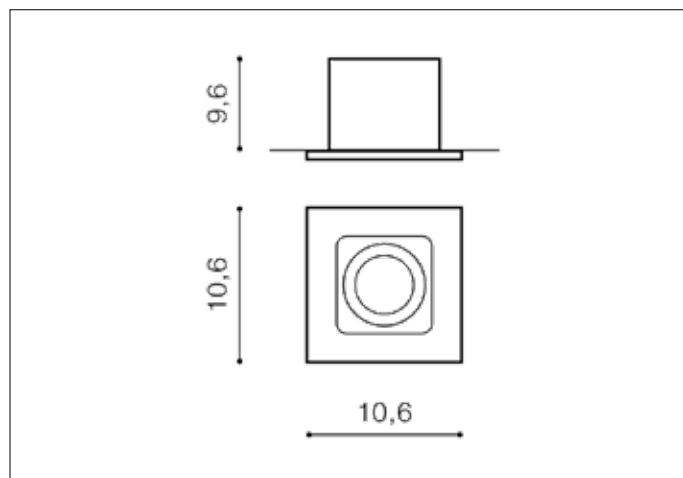

AZzardo[®]
LIGHTING

CESAR CHROME
AZ1152, EAN 5901238411529

Dimensions height / width / length [cm] Product Specifications

Product	9,6 x 10,6 x 10,6
Mounting inlet:	9,3 x 9 x 9
Ceiling base:	N/A x N/A x N/A
Shades	N/A x N/A x N/A

Line	TECHNICAL
Type	Downlight
Type of track	N/A
Colour	Chrome
Material	Aluminium
Light source	1
Type of socket	GU10
Lumens	N/A
Kelvins	N/A
Beam angle	N/A
Dimmable	N/A
CCT	N/A
RGB	N/A
RA	N/A
App remote control	N/A
Remote control	N/A
Voltage	230V
Power	max LED 50W
Switch location	N/A
Protection class	IP20
Tilt	40°
Rotation	N/A

Shipping info height / width / length [cm]

BOX 1:	11 x 13,5 x 11,5
BOX 2:	N/A x N/A x N/A
BOX 3:	N/A x N/A x N/A
Net weight [kg]	0,32
Gross weight [kg]	0,37

Energy efficiency

Azzardo Sp. z o.o.
ul. Strzeszyńska 33 60-479 Poznań,
NIP: 929-185-75-07