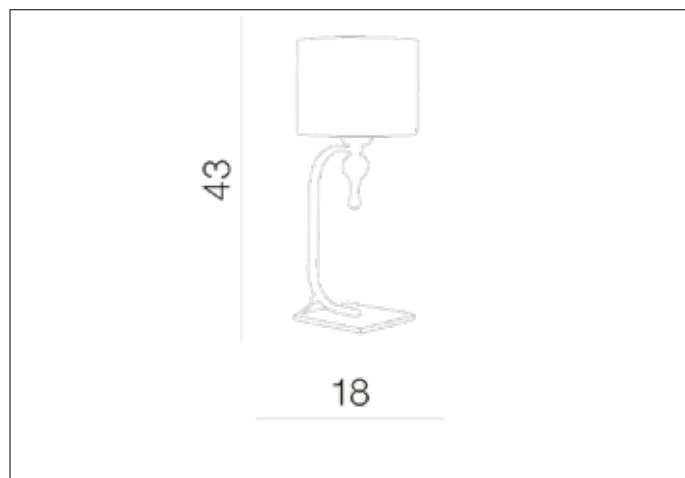

AZzardo[®]
LIGHTING

IMPRESS WHITE TABLE
AZ1107, EAN 5901238411079

Dimensions height / width / length [cm] Product Specifications

Product	43 x 18 x 18
Mounting inlet:	N/A x N/A x N/A
Ceiling base:	N/A x N/A x N/A
Shades	14 x 18 x N/A

Line	DECORATIVE
Type	Table
Type of track	N/A
Colour	White
Material	Fabric / Acryl / Metal
Light source	1
Type of socket	E27
Lumens	N/A
Kelvins	N/A
Beam angle	N/A
Dimmable	N/A
CCT	N/A
RGB	N/A
RA	N/A
App remote control	N/A
Remote control	N/A
Voltage	230V
Power	max LED 50W
Switch location	On the wire
Protection class	IP20
Tilt	N/A
Rotation	N/A

Shipping info height / width / length [cm]

BOX 1:	37 x 22 x 19
BOX 2:	N/A x N/A x N/A
BOX 3:	N/A x N/A x N/A
Net weight [kg]	1,3
Gross weight [kg]	1,5

Energy efficiency

N/A

Azzardo Sp. z o.o.
ul. Strzeszyńska 33 60-479 Poznań,
NIP: 929-185-75-07