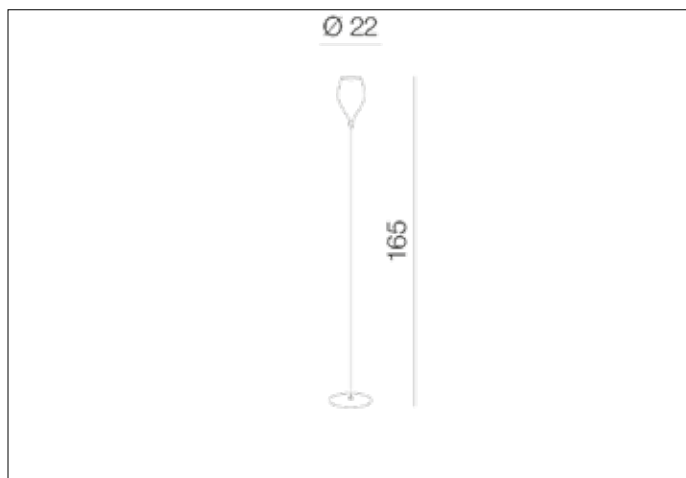

AZzardo[®]
LIGHTING

IZZA OLIVE
AZ1079, EAN 5901238410799

Dimensions height / width / length [cm] Product Specifications

Product	165 x 22 x N/A
Mounting inlet:	N/A x N/A x N/A
Ceiling base:	N/A x N/A x N/A
Shades	21 x 13 x N/A

Line	DECORATIVE
Type	Floor
Type of track	N/A
Colour	Olive
Material	Glass / Metal
Light source	1
Type of socket	E14
Lumens	N/A
Kelvins	N/A
Beam angle	N/A
Dimmable	N/A
CCT	N/A
RGB	N/A
RA	N/A
App remote control	N/A
Remote control	N/A
Voltage	230V
Power	max LED 40W
Switch location	On the wire
Protection class	IP20
Tilt	N/A
Rotation	N/A

Shipping info height / width / length [cm]

BOX 1:	10 x 31 x 31
BOX 2:	19 x 19 x 150
BOX 3:	N/A x N/A x N/A
Net weight [kg]	4,6
Gross weight [kg]	5,2

Energy efficiency

N/A

Azzardo Sp. z o.o.
ul. Strzeszyńska 33 60-479 Poznań,
NIP: 929-185-75-07